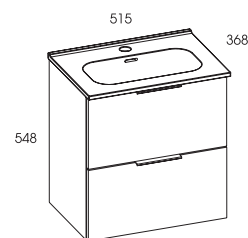

set 50 2S
set 50 2DR

set: umywalka + szafka
set: washbasin + unit