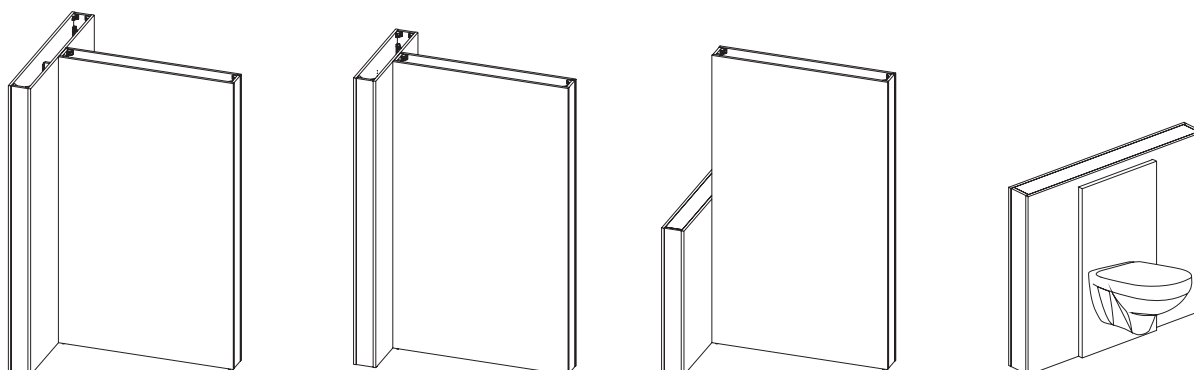

Modular displays, available in two different heights and widths. The stable construction of the display, but also the multitude of configuration options allows you to create any exhibition composition depending on the space needed. Displays made of laminated board are available in two colours: grey and white. It is possible to combine differently coloured display elements. Please contact your sales representative for more detailed information.