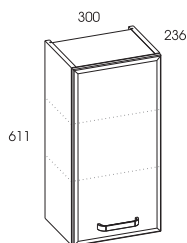

wisząca 30 1D
top unit 30 1D

drzwiczki uniwersalne / universal door

index	cena / price
165421	209,00 / 257,07