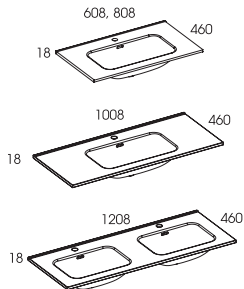

umywalka ceramiczna Skappa
ceramic washbasin Skappa

cm	index	cena / price
60	145830	319,00 / 392,37
80	145840	400,00 / 492,00
100	145855	570,00 / 701,10
120 Duo	145875	809,00 / 995,07