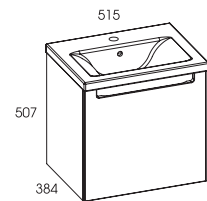

set 50 1S
set 50 1DR