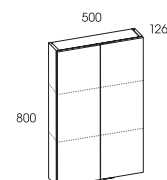

wisząca 50 2D
top unit 50 2D

index	cena / price
167407 white	429,00 / 527,67
167408 light grey	429,00 / 527,67
167732 black matt	429,00 / 527,67