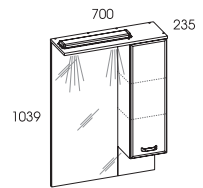

lustró LED 70
mirror LED 70

index	cena / price
974755	499,00 / 613,77