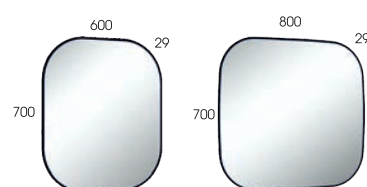

lustro LED Sharon 60, 80
mirror LED Sharon 60, 80

cm	index	cena / price
60	167660	699,00 / 859,77
80	167661	799,00 / 982,77