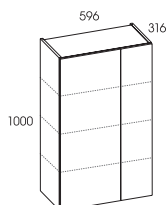

wisząca 60 2D
top unit 60 2D

index	cena / price
165569 white	419,00 / 515,37