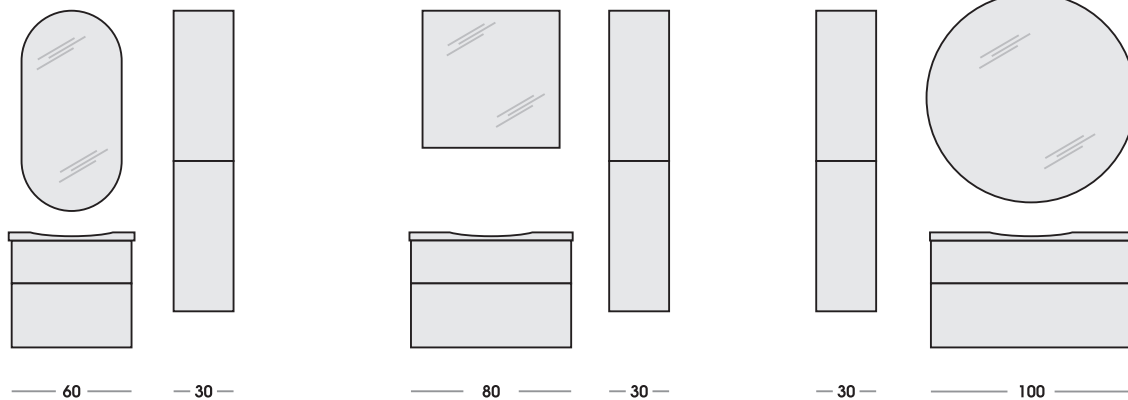

przykłady konfiguracji configuration examples