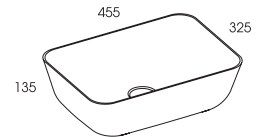

umywalka ceramiczna Reni 46
ceramic washbasin Reni 46

index	cena / price
145047 white	359,00 / 441,57
145096 stone matt	559,00 / 687,57
145097 light grey matt	559,00 / 687,57
145098 anthracite matt	559,00 / 687,57
145058 black matt	559,00 / 687,57

pozostałe umywalki nabiłatowe na stronie 142-144 / others countertop washbasins on page 142-144