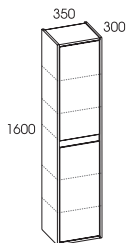

słupek 35 2D
column 35 2D

drzwiczki uniwersalne / universal door

index	cena / price
166889 white	709,00 / 872,07