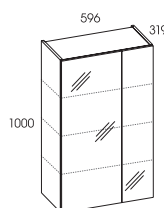

wisząca z lustrem 60 2D
top unit with mirror 60 2D

index	cena / price
166503 white	420,00 / 516,60