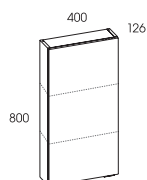

wisząca 40 1D
top unit 40 1D

index	cena / price
167734 white	379,00 / 466,17
167735 light grey	379,00 / 466,17
167736 black matt	379,00 / 466,17