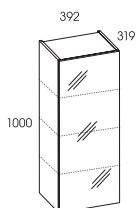

wisząca z lustrem 40 1D
top unit with mirror 40 1D

drzwiczki uniwersalne / universal door

index	cena / price
166502 white	350,00 / 430,50