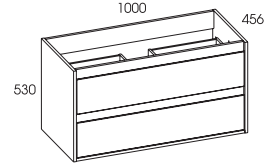

szafka 100 2S
unit 100 2DR

index	cena / price
166426 white	1119,00 / 1376,37