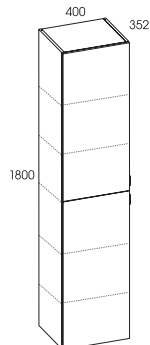

stupek 40 2D
column 40 2D

index	cena / price
167409 white	809,00 / 995,07
167410 light grey	809,00 / 995,07
167732 black matt	809,00 / 995,07