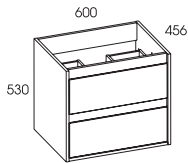

Desi Plus

szafka 60 2S
unit 60 2DR

index	cena / price
166424 white	869,00 / 1068,87