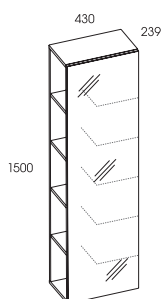

Szafki For All

Units For All

stupek z lustrem 43 1D
column with mirror 43 1D

drzwiczki uniwersalne / universal door

index	cena / price
166463 white	529,00 / 650,67