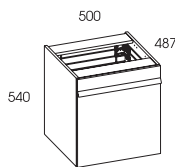

komoda z koszem 50 1S
base unit with cargo 50 1DR

index	cena / price
167726 white	799,00 / 982,77
167727 black matt	799,00 / 982,77