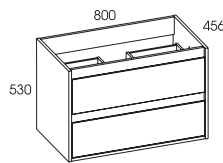

szafka 80 2S
unit 80 2DR

index	cena / price
166425 white	969,00 / 1191,87