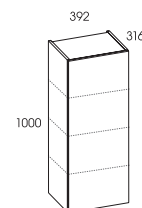

wisząca 40 1D
top unit 40 1D

drzwiczki uniwersalne / universal door

index	cena / price
165568 white	329,00 / 404,67