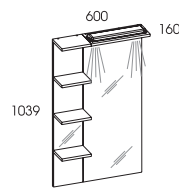

lustró LED 60
mirror LED 60

index	cena / price
974754	379,00 / 466,17