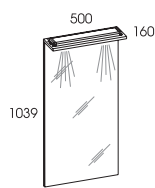

lustró LED 50
mirror LED 50

index	cena / price
974753	279,00 / 343,17