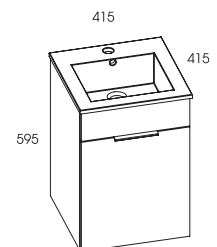

- front and corp made of 16 mm melamine chipboard
- soft closing hinges
- handles made of metal, chrome colour
- colours: high gloss lacquered white

elementy kolekcji
elements of the collection

set 40 1D
set 40 1D