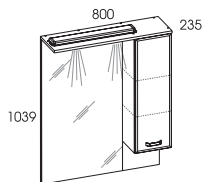

lustró LED 80
mirror LED 80

index	cena / price
974756	529,00 / 650,67