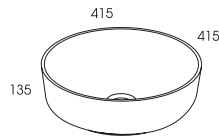

umywalka ceramiczna Lorca 42
ceramic washbasin Lorca 42

index	cena / price
145048 white	359,00 / 441,57
145005 stone matt	559,00 / 687,57
145086 light grey matt	559,00 / 687,57
145007 anthracite matt	559,00 / 687,57
145084 black matt	559,00 / 687,57