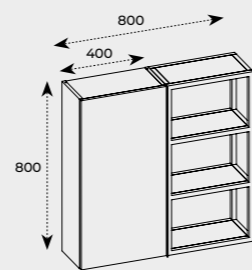

TOP UNIT 21,6 CM (D)
+ HANGING FRAMES 40/80