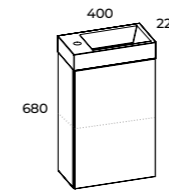

SET
40 1D

FRONT & SIDE
PANELS: LAMINATED
/ LACQUERED BOARD
16 MM
HINGES: SYSTEM:
PUSH TO OPEN
DOOR: UNIVERSAL
WASHBASIN:
UNIVERSAL