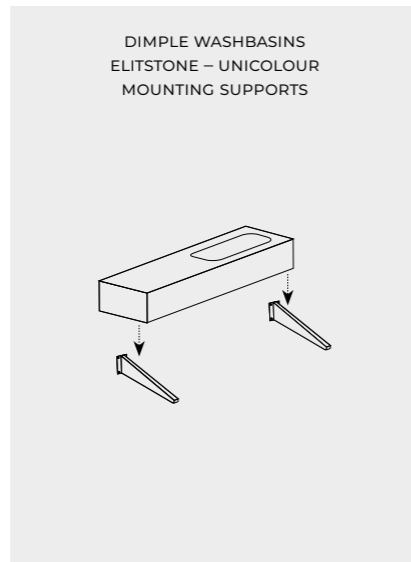

FRESI 70	AGNES 72	PIATO 73
WASHBASINS COUNTERTOP CERAMIC			
colour	index	index	index
WHITE HG	RE040700168060	RE040720178060	RE040730128060

	DIMPLE 80	DIMPLE 100	DIMPLE 120 L	DIMPLE 120 R
WALL-HUNG WASHBASINS ELITSTONE – UNICOLOUR COMPACT MARBLE, MOUNTING SUPPORTS IN THE SET				
colour	index	index	index	index
WHITE MATT	RE040800025290	RE041000025290	RE041201025290	RE041202025290
STONE MATT	RE040800027040	RE041000027040	RE041201027040	RE041202027040
ANTHRACITE MATT	RE040800026010	RE041000026010	RE041201026010	RE041202026010
BLACK MATT	RE040800027160	RE041000027160	RE041201027160	RE041202027160
FOREST GREEN MATT	RE040800027010	RE041000027010	RE041201027010	RE041202027010
NAVY BLUE MATT	RE040800027030	RE041000027030	RE041201027030	RE041202027030
FUME MATT	RE040800027020	RE041000027020	RE041201027020	RE041202027020
TERRA PINK MATT	RE040800026600	RE041000026600	RE041201026600	RE041202026600

	DIMPLE 120 DUO
WALL-HUNG WASHBASINS ELITSTONE – UNICOLOUR COMPACT MARBLE, MOUNTING SUPPORTS IN THE SET	
colour	index
WHITE MATT	RE041200025290
STONE MATT	RE041200027040
ANTHRACITE MATT	RE041200026010
BLACK MATT	RE041200027160
FOREST GREEN MATT	RE041200027010
NAVY BLUE MATT	RE041200027030
FUME MATT	RE041200027020
TERRA PINK MATT	RE041200026600