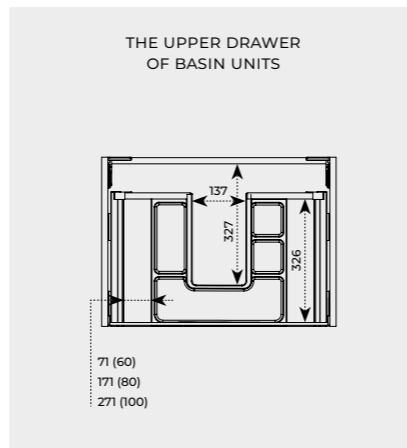

new

TWO-DRAWER
SIDE UNITS SLIM
WITHOUT
HANDLES

colour	index	index
WHITE HG	RE081204028060	RE081604028060
WHITE MATT	RE081204025290	RE081604025290
STONE MATT	RE081204027040	RE081604027040
ANTHRACITE HG	RE081204026610	RE081604026610
BLACK MATT	RE081204027160	RE081604027160
FOREST GREEN MATT	RE081204027010	RE081604027010
NAVY BLUE MATT	RE081204027030	RE081604027030
FUME MATT	RE081204027020	RE081604027020
CANELA OAK	RE081204027050	RE081604027050
LINCOLN WALNUT	RE081204027060	RE081604027060

ONE-DRAWER
SIDE UNITS
WITHOUT
HANDLES

colour	index	index
WHITE HG	RE080603028060	RE080803028060
WHITE MATT	RE080601025290	RE080803025290
STONE MATT	RE080603027040	RE080803027040
ANTHRACITE HG	RE080603026610	RE080803026610
BLACK MATT	RE080603027160	RE080803027160
FOREST GREEN MATT	RE080603027010	RE080803027010
NAVY BLUE MATT	RE080603027030	RE080803027030
FUME MATT	RE080603027020	RE080803027020
CANELA OAK	RE080603027050	RE080803027050
LINCOLN WALNUT	RE080603027060	RE080803027060

TWO-DRAWER
SIDE UNITS
WITHOUT
HANDLES

colour	index	index
WHITE HG	RE080601028060	RE080801028060
WHITE MATT	RE080603025290	RE080801025290
STONE MATT	RE080601027040	RE080801027040
ANTHRACITE HG	RE080601026610	RE080801026610
BLACK MATT	RE080601027160	RE080801027160
FOREST GREEN MATT	RE080601027010	RE080801027010
NAVY BLUE MATT	RE080601027030	RE080801027030
FUME MATT	RE080601027020	RE080801027020
CANELA OAK	RE080601027050	RE080801027050
LINCOLN WALNUT	RE080601027060	RE080801027060

A SPACE-EFFICIENT SIPHON IS REQUIRED

SIDE UNITS
WITHOUT
HANDLES