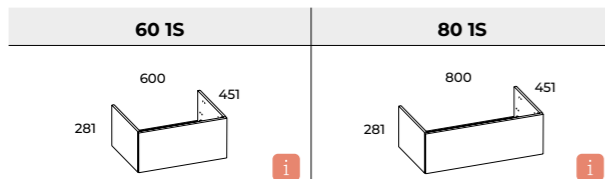

colour	index	index
WHITE HG	RE080603028060	RE080803028060
WHITE MATT	RE080601025290	RE080803025290
STONE MATT	RE080603027040	RE080803027040
ANTHRACITE HG	RE080603026610	RE080803026610
BLACK MATT	RE080603027160	RE080803027160
FOREST GREEN MATT	RE080603027010	RE080803027010
NAVY BLUE MATT	RE080603027030	RE080803027030
FUME MATT	RE080603027020	RE080803027020
CANELA OAK	RE080603027050	RE080803027050
LINCOLN WALNUT	RE080603027060	RE080803027060

TWO-DRAWER
SIDE UNITS
WITHOUT
HANDLES