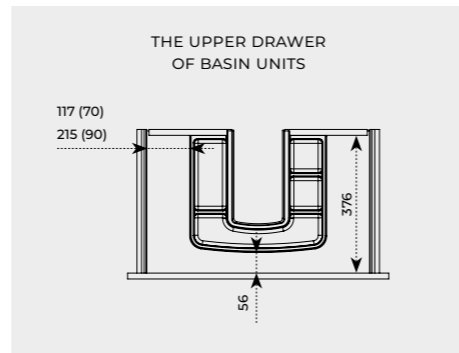

70 2S	90 2S
TWO-DRAWER BASIN UNITS WITHOUT HANDLES		
colour	index	index
WHITE HG	RE010700028060	RE010900028060
BLACK MATT	RE010700027160	RE010900027160

	50 3S	50 CARGO
SIDE UNITS WITHOUT HANDLES		
colour	index	index
WHITE HG	RE080500128060	RE080500028060
BLACK MATT	RE080500127160	RE080500027160

	50
<i>nw</i> INSERT TO THE CARGO	
colour	index
GREY	RE199489000010

OEKO-TEX CERTIFIED INSERT, MADE OF DURABLE MATERIAL RESISTANT TO MOISTURE AND TEARS. COMFORTABLE TO USE. MOUNTED IN THE BASKET WITH VELCRO AND REMOVED USING HANDLES

	LOFTY 50	LOFTY 70	LOFTY 90
HANDLE, 1 PC METAL			
colour	index	index	index
CHROME	RE120500020040	RE120700020040	RE120900020040
GOLD	RE120500025570	RE120700025570	RE120900025570
BLACK MATT	RE120500027160	RE120700027160	RE120900027160

	IWA 70	IWA 90	METIS 70	METIS 90
WASHBASINS	CERAMIC		CONGLOMERATE	
colour	index	index	index	index
WHITE HG	RE040700108060	RE040900108060	RE040700098060	RE040900098060