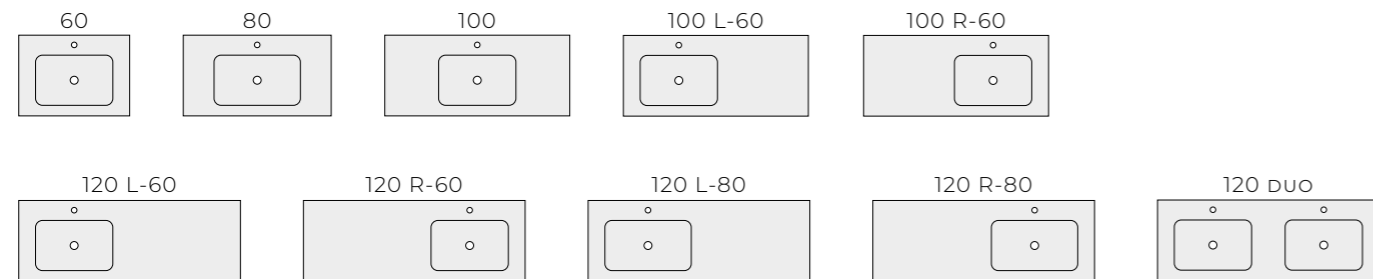

FURNITURE

nw TWO-DRAWER SIDE UNITS SLIM

nw SIDE UNITS

TWO-DRAWER BASIN UNITS

BASES

HANDLES

LOOK

SOHO

WASHBASINS

SKAPPA WITH A TAP HOLE, SKAPPA WITHOUT A TAP HOLE

MAXXI