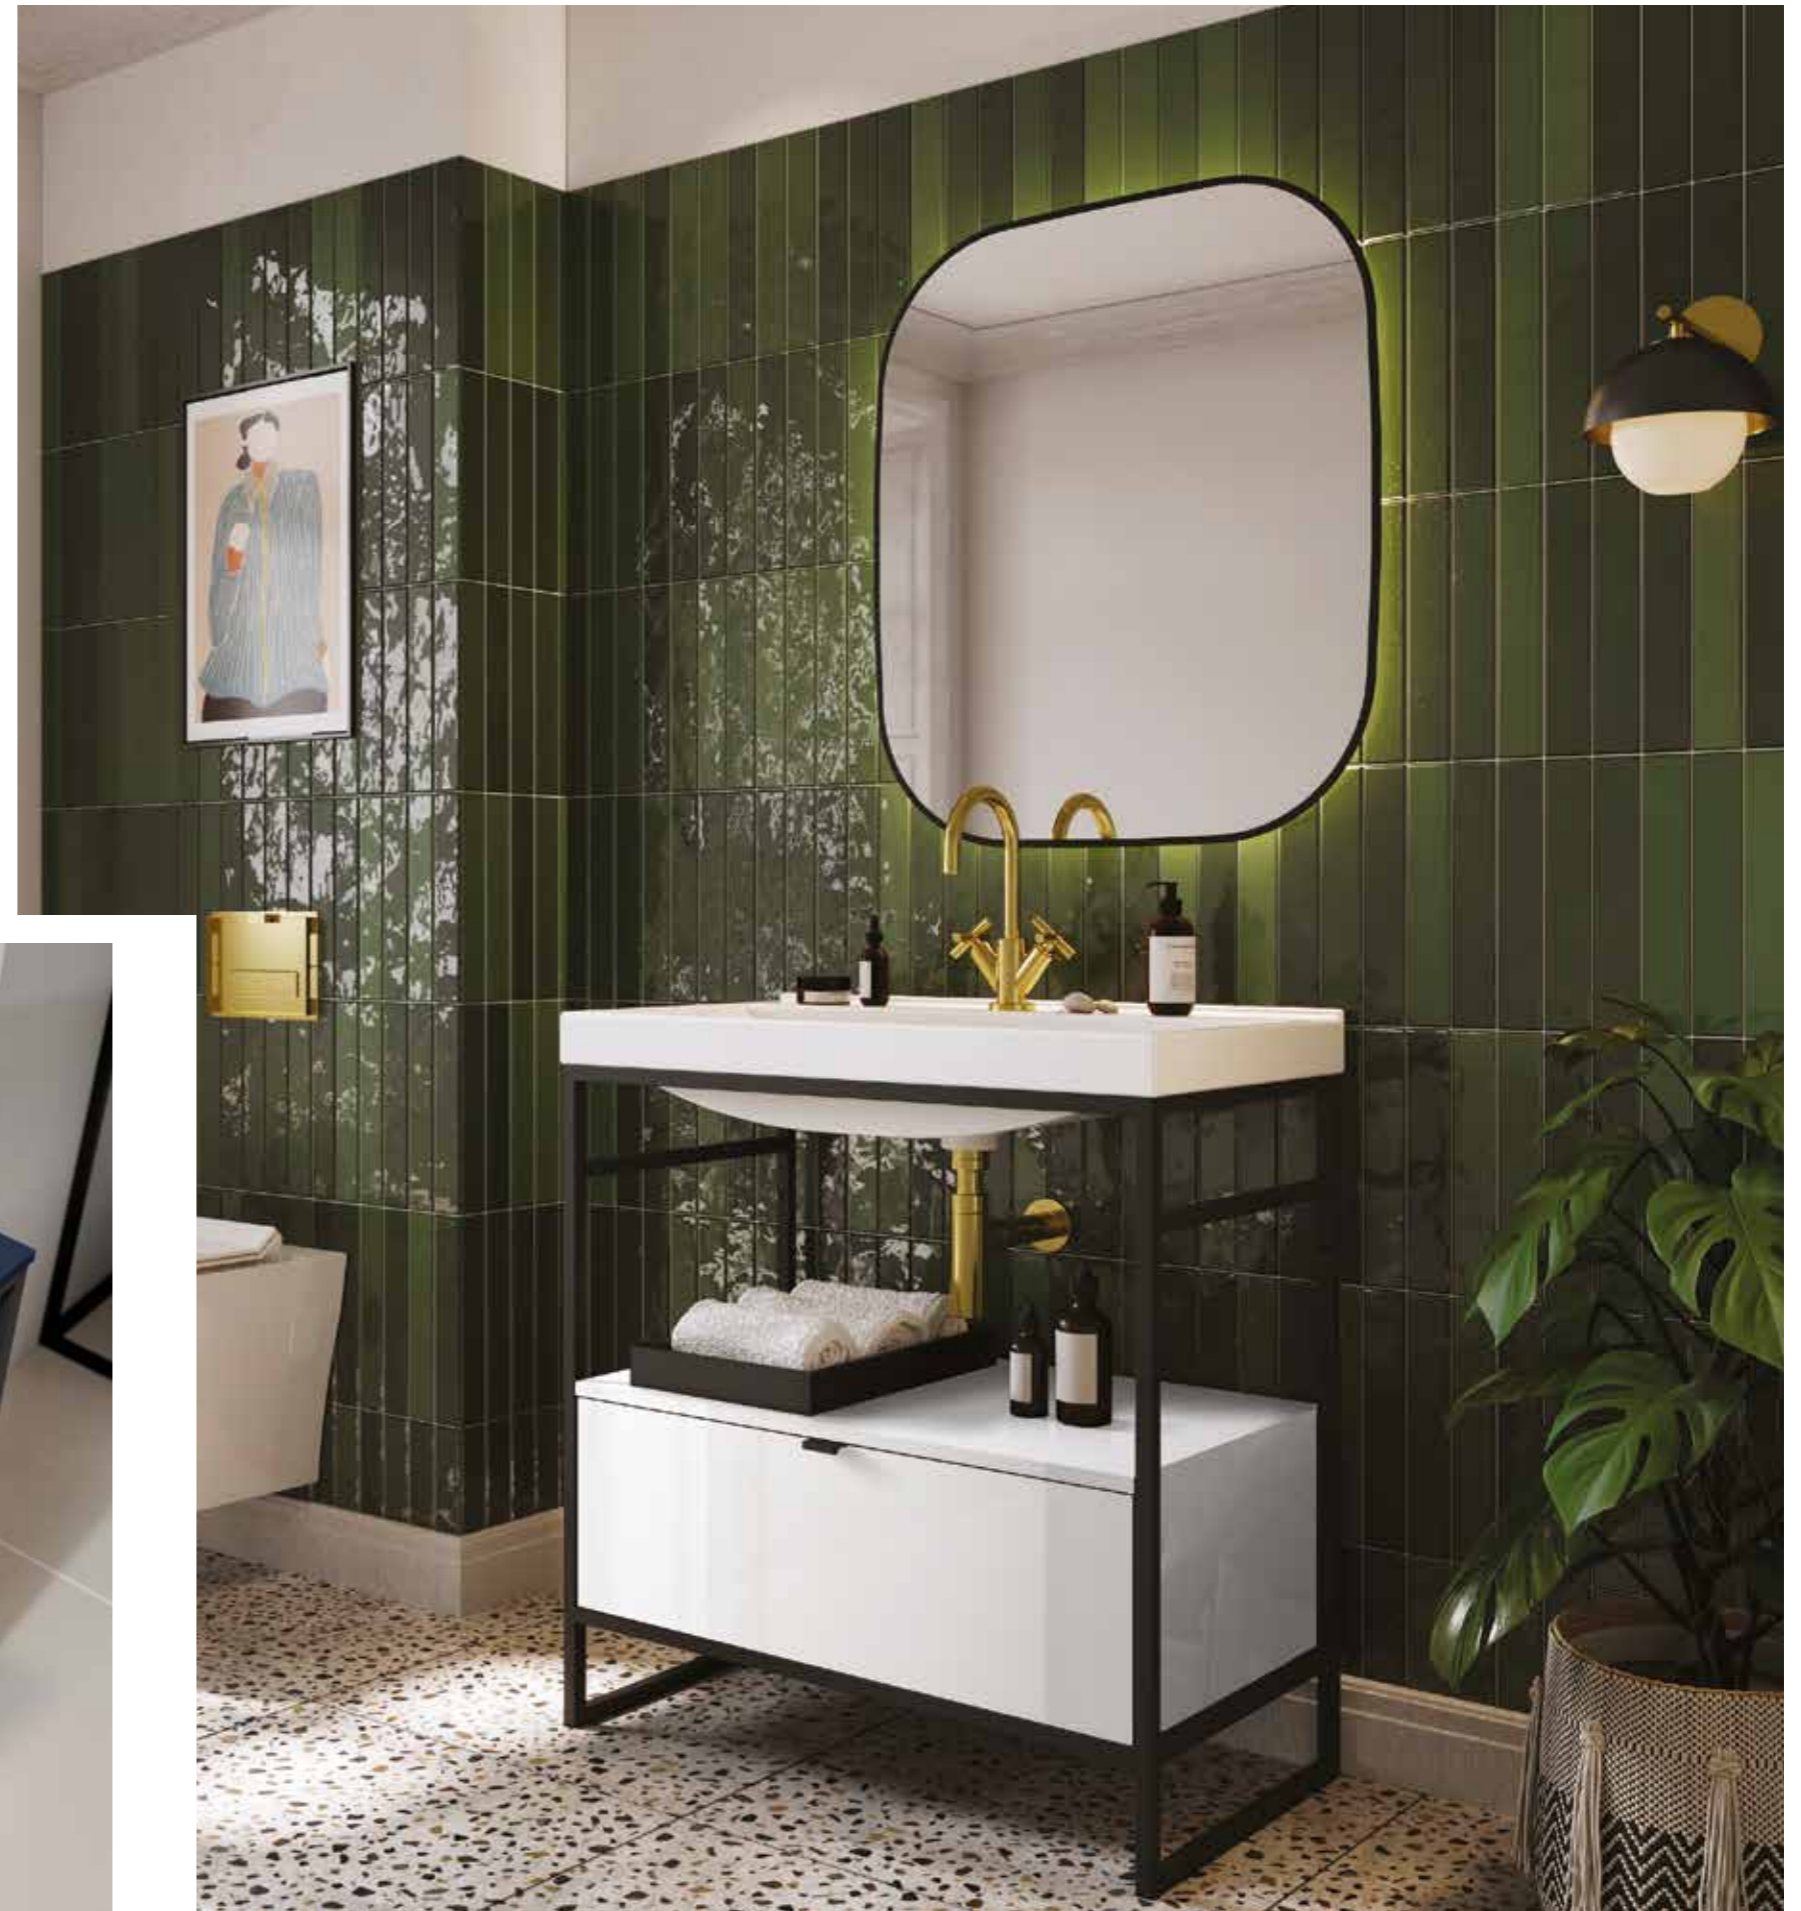

↑ BASIN UNIT 120 2S CANELA OAK (RE011200077050) / FRAME 120 2S BLACK MATT (RE151200077160) / ELITSTONE UNICOLOUR COUNTERTOP 120 NAVY BLUE MATT (RE051200017030) / RENI WASHBASIN 46 NAVY BLUE MATT (RE040460037030) / CLICK-CLACK PLUG NAVY BLUE MATT (RE090000017030) / LED SHARON OVAL MIRROR 52 BLACK MATT (RE060520010560)

↑ BASIN UNIT 80 1S WHITE HG (RE010800078060) / FRAME 80 1S BLACK MATT (RE150800077160) / MAXXI WASHBASIN 80 WHITE HG (RE040800078060) / LED SHARON MIRROR 80 BLACK MATT (RE060800010560)