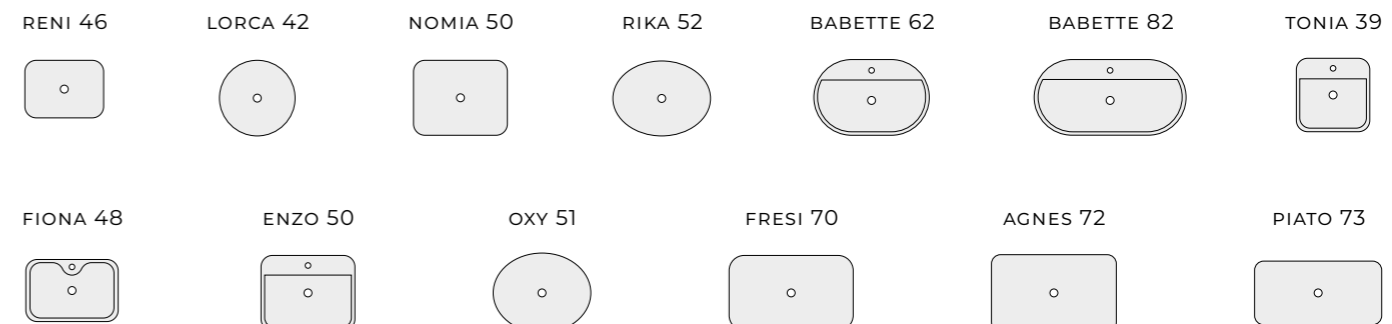

COUNTERTOP WASHBASINS