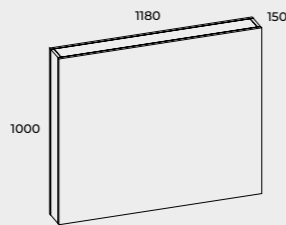

LOW 118

DISPLAY ELEMENT