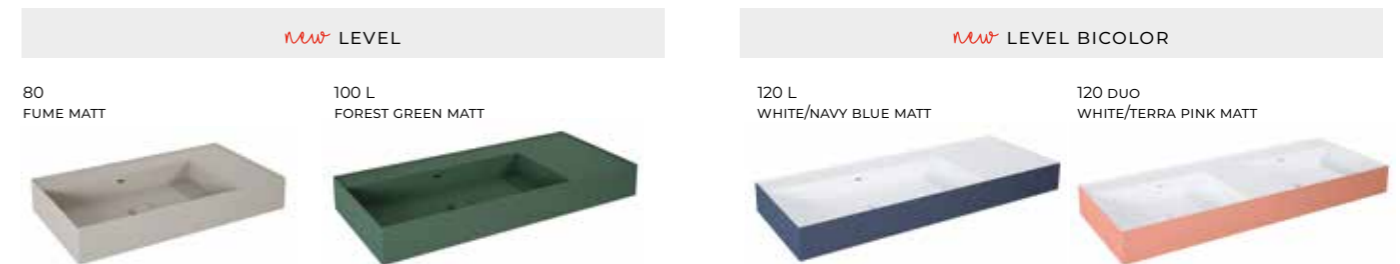

² SUBJECT TO STOCK AVAILABILITY
ELITA • 2024 • SOHO

* PRODUCT MADE TO ORDER, LEAD TIME 4 WEEKS