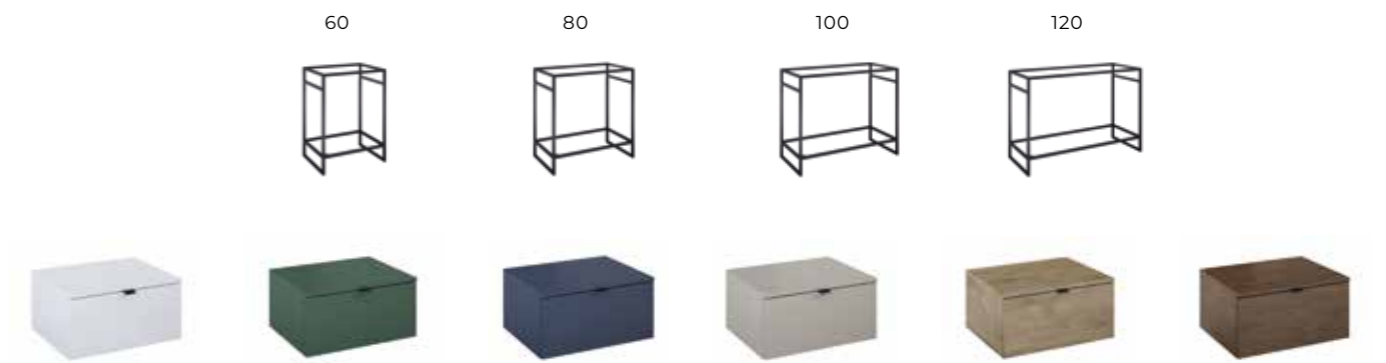

FRAME + BASIN UNITS