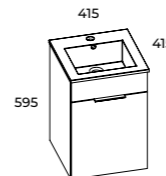

FRONT & SIDE PANELS:
LAMINATED / LACQUERED
BOARD 16 MM
HINGES: SOFT-CLOSE SYSTEM
DOOR: UNIVERSAL
HANDLES: METAL

standard colours combinations		
colour	handle	index
WHITE HG	chrome	RE020400148060
CANELA OAK	black matt	RE020400147050
LINCOLN WALNUT	black matt	RE020400147060

SET

40 1D