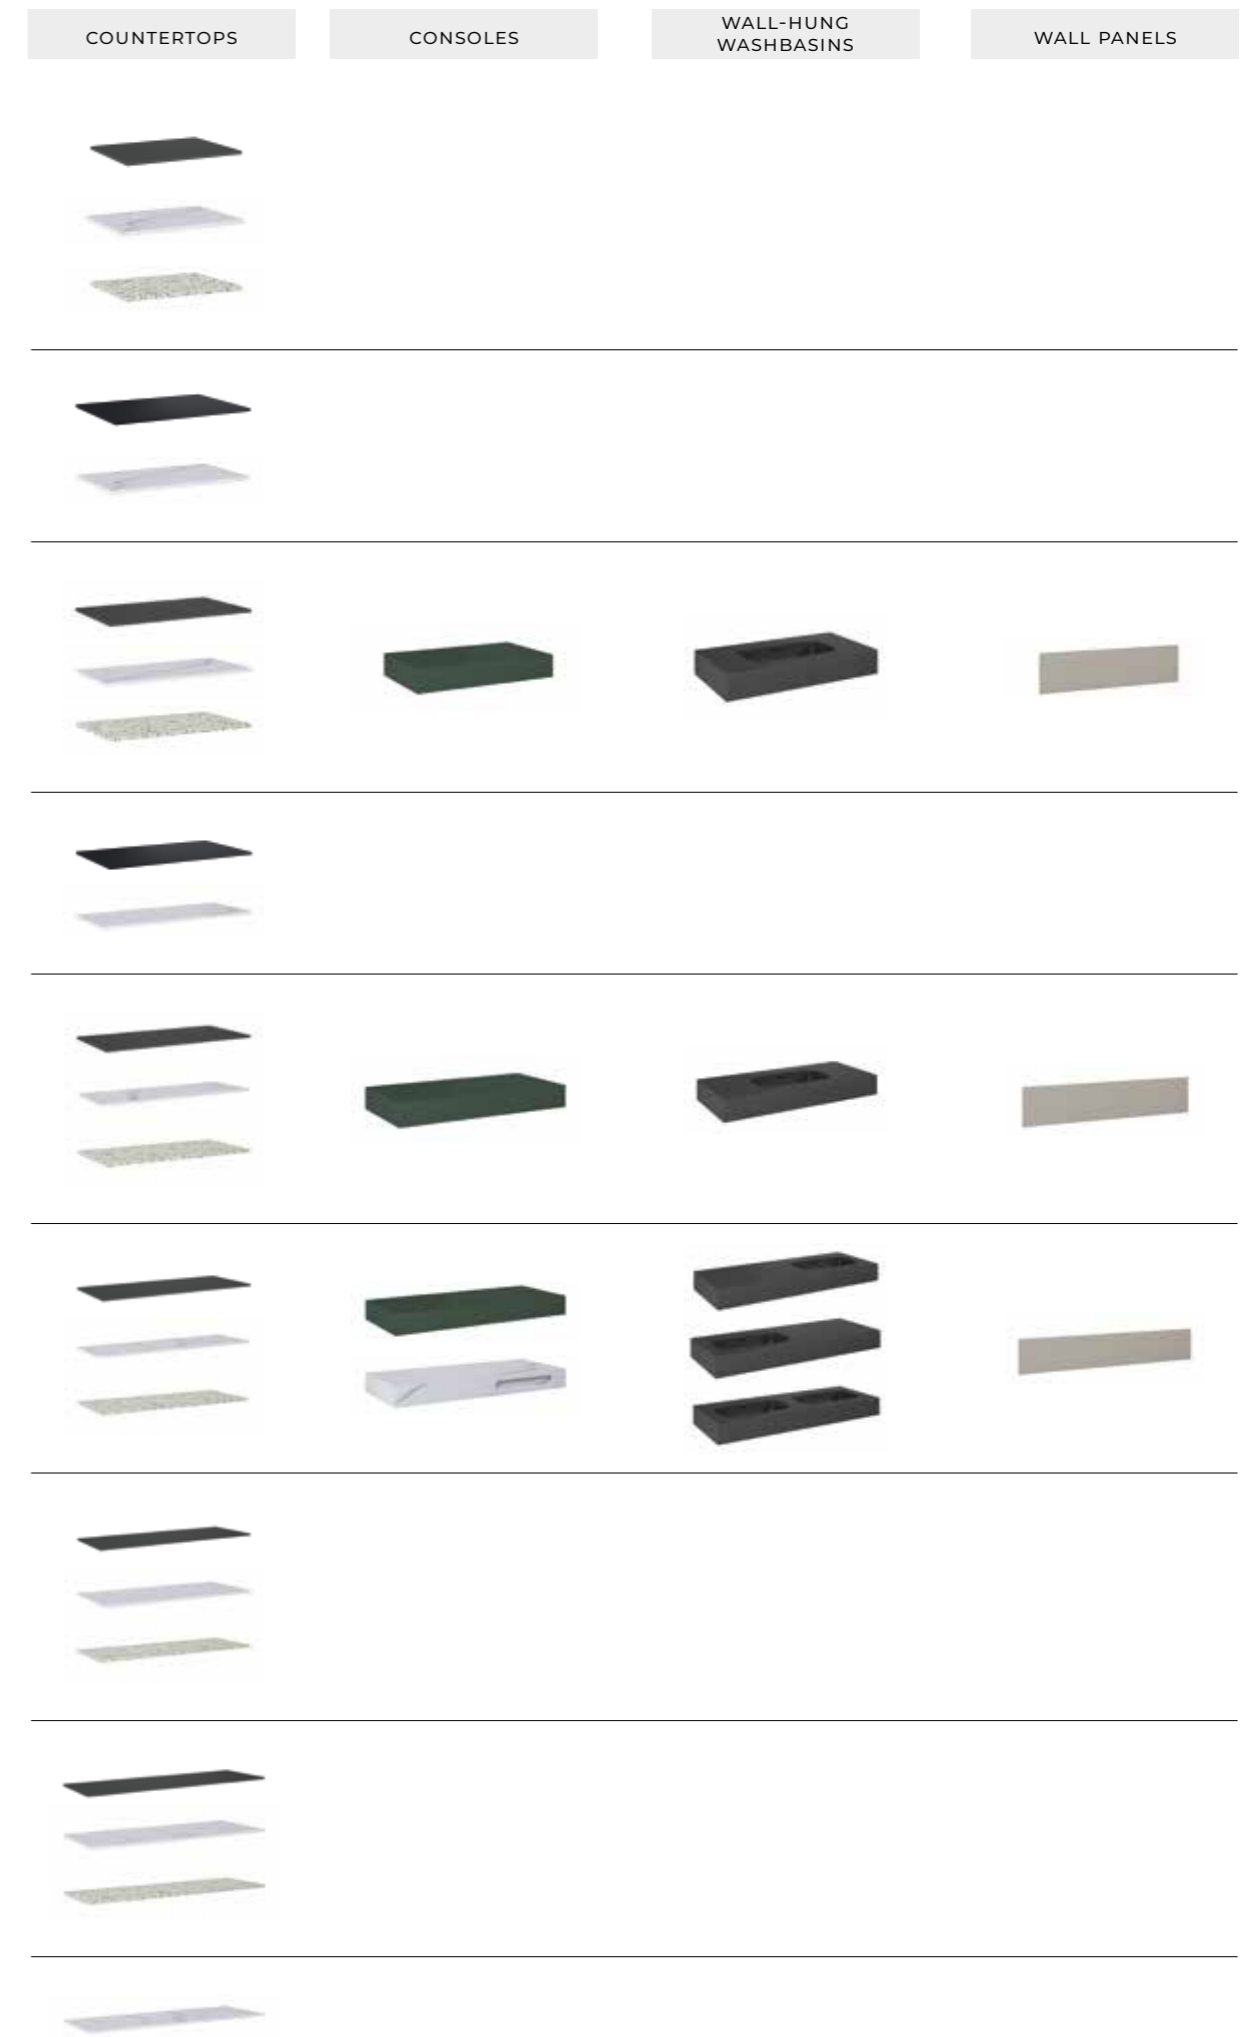

COUNTERTOPS

UNICOLOUR (D 46, H 1,5) / LEGACY, SOHO, LOOK, SPLIT, INDUS

STRUCTURAL, TERRAZZO (D 46, H 2) / LEGACY, SOHO, LOOK, SPLIT, INDUS

UNICOLOUR (D 50, H 1,5) / GLAM, LOFTY, MOODY

STRUCTURAL (D 50, H 2) / GLAM, LOFTY, MOODY

CONSOLES

UNICOLOUR (D 46, H 12)

STRUCTURAL (D 46, H 12)

WALL-HUNG WASHBASINS

DIMPLE UNICOLOUR (D 46, H 12)

WALL PANELS

UNICOLOUR (D 1,5, H 20)