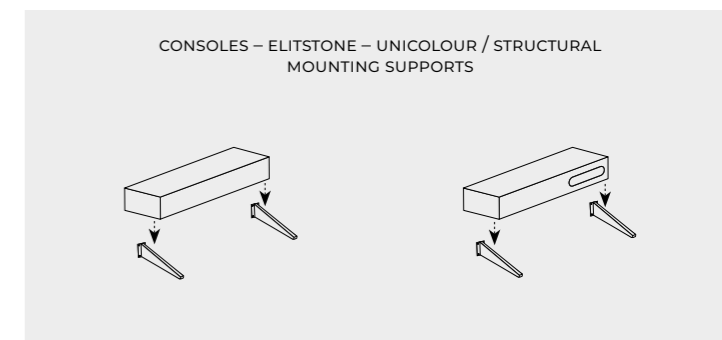

D 46
CONSOLES
ELITSTONE – STRUCTURAL
COMPACT MARBLE, MOUNTING SUPPORTS IN THE SET

	120
colour	index
WHITE CALACATTA	RE101200045290
BLACK MARQUINA	RE101200057160

D 46
WALL-HUNG
WASHBASINS
ELITSTONE –
UNICOLOUR