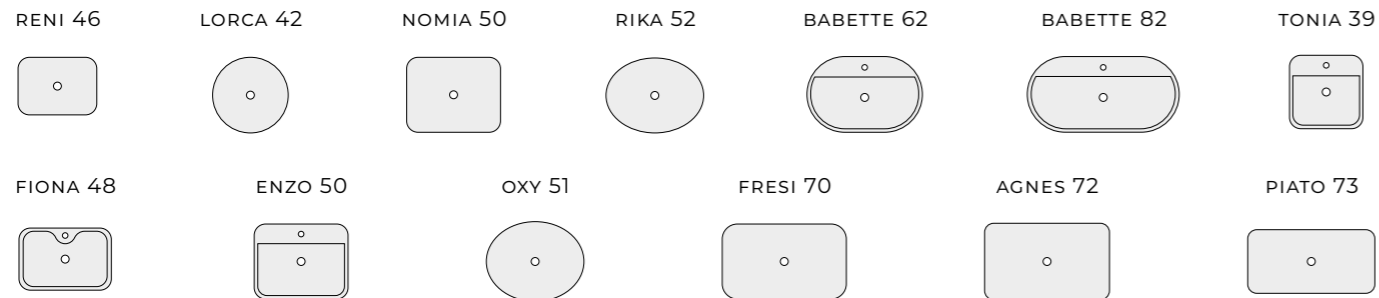

BASIN UNITS

FRAMES

MIRROR

WASHBASINS

MAXXI

COUNTERTOP WASHBASINS

WALL-HUNG WASHBASINS

DIMPLE UNICOLOUR (D 46, H 12)