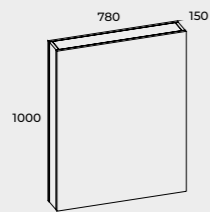

WASHBASINS

x +8 mm / -2 mm

y +8 mm / -2 mm

cm	x width (cm)									
	41	45	50	60	70	80	90	100	120	
23	-	-	-	-	-	-	-	-	-	-
28	-	set Spring	-	-	-	-	-	-	-	-
31	-	set Tiny	-	-	-	-	-	-	-	-
34*	-	set Summer	-	-	-	-	-	-	-	-
36	-	set Kido	set Kido	set Kido	-	set Kido	-	-	-	-
37	-	-	set Street Plus	-	-	-	-	-	-	-
40	set Qubo Plus	-	set Skye	set Skye	-	-	-	-	-	-
46	-	-	-	Soho Look Inge New Indus Split	-	Soho Look Indus Split	Inge New	Soho Look Indus Split	Look Inge New Indus Split	-
50	-	-	-	-	Lofty Moody	-	Lofty Moody	-	-	-

+ positive deviation value / - negative deviation value
*depth of washbasins at the widest point

ELITA'S FURNITURE COLLECTIONS HAVE REGISTERED AND PATENTED DESIGNS AND SOLUTIONS

COPYING AND DISTRIBUTING ANY OF DESIGNS IS NOT PERMITTED

THIS CATALOGUE DOES NOT CONSTITUTE AN OFFER WITHIN THE MEANING OF APPLICABLE REGULATIONS. TECHNICAL CHANGES AND PRINTING ERRORS ARE RESERVED

THE COLOURS IN THE CATALOGUE'S PHOTOS MAY DIFFER FROM THE ACTUAL ONES

USED IN THE CATALOG VISUALIZATIONS FROM THE „LAZIENKA Z WIZJA” COMPETITION

quality

WE MANUFACTURE PRODUCTS FROM RAW MATERIALS OF RENOWNED EUROPEAN COMPANIES, INCL. EGGER BOARDS, HETTICH FITTINGS AND KUPSA COATINGS

24
month
warranty

WE PROVIDE A 24-MONTH WARRANTY FOR OUR PRODUCTS AND WASHBASINS

PUR
system

THE USE OF MODERN PUR BIDDING TECHNOLOGY SIGNIFICANTLY INCREASES RESISTANCE TO TEMPERATURE, HUMIDITY AND CHEMICALS

DISPLAYS

LOW 78

DISPLAY ELEMENT