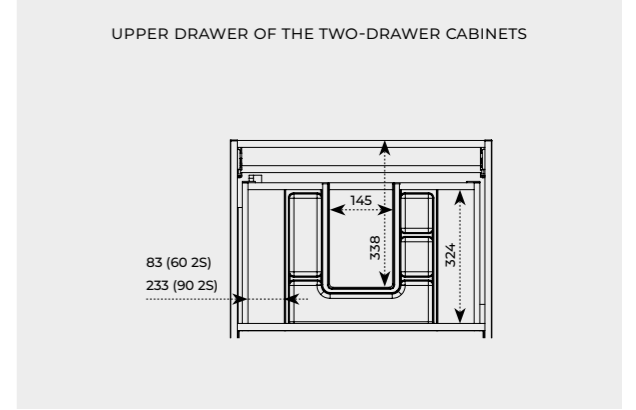

60 2S	90 2S
TWO-DRAWER BASIN UNITS WITH HANDLES		
colour	index	index
WHITE MATT	RE010601075290	RE010901075290

	30 1D
SIDE UNIT WITH HANDLES	
colour	index
WHITE MATT	RE080300015290

	35 2D 1S
COLUMN WITH HANDLES	
colour	index
WHITE MATT	RE030350075290