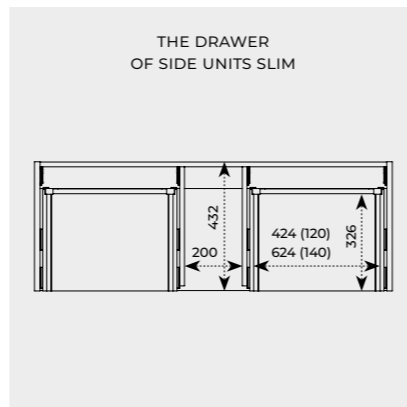

new

TWO-DRAWER
SIDE UNITS SLIM
WITHOUT
HANDLES

colour	index	index
WHITE HG	RE081204028060	RE081604028060
WHITE MATT	RE081204025290	RE081604025290
STONE MATT	RE081204027040	RE081604027040
ANTHRACITE HG	RE081204026610	RE081604026610
BLACK MATT	RE081204027160	RE081604027160
FOREST GREEN MATT	RE081204027010	RE081604027010
NAVY BLUE MATT	RE081204027030	RE081604027030
FUME MATT	RE081204027020	RE081604027020
CANELA OAK	RE081204027050	RE081604027050
LINCOLN WALNUT	RE081204027060	RE081604027060

ONE-DRAWER
SIDE UNITS
WITHOUT
HANDLES

colour	index	index
WHITE HG	RE080603028060	RE080803028060
WHITE MATT	RE080601025290	RE080803025290
STONE MATT	RE080603027040	RE080803027040
ANTHRACITE HG	RE080603026610	RE080803026610
BLACK MATT	RE080603027160	RE080803027160
FOREST GREEN MATT	RE080603027010	RE080803027010
NAVY BLUE MATT	RE080603027030	RE080803027030
FUME MATT	RE080603027020	RE080803027020
CANELA OAK	RE080603027050	RE080803027050
LINCOLN WALNUT	RE080603027060	RE080803027060

TWO-DRAWER
SIDE UNITS
WITHOUT
HANDLES

colour	index	index
WHITE HG	RE080601028060	RE080801028060
WHITE MATT	RE080603025290	RE080801025290
STONE MATT	RE080601027040	RE080801027040
ANTHRACITE HG	RE080601026610	RE080801026610
BLACK MATT	RE080601027160	RE080801027160
FOREST GREEN MATT	RE080601027010	RE080801027010
NAVY BLUE MATT	RE080601027030	RE080801027030
FUME MATT	RE080601027020	RE080801027020
CANELA OAK	RE080601027050	RE080801027050
LINCOLN WALNUT	RE080601027060	RE080801027060

A SPACE-EFFICIENT SIPHON IS REQUIRED

SIDE UNITS
WITHOUT
HANDLES