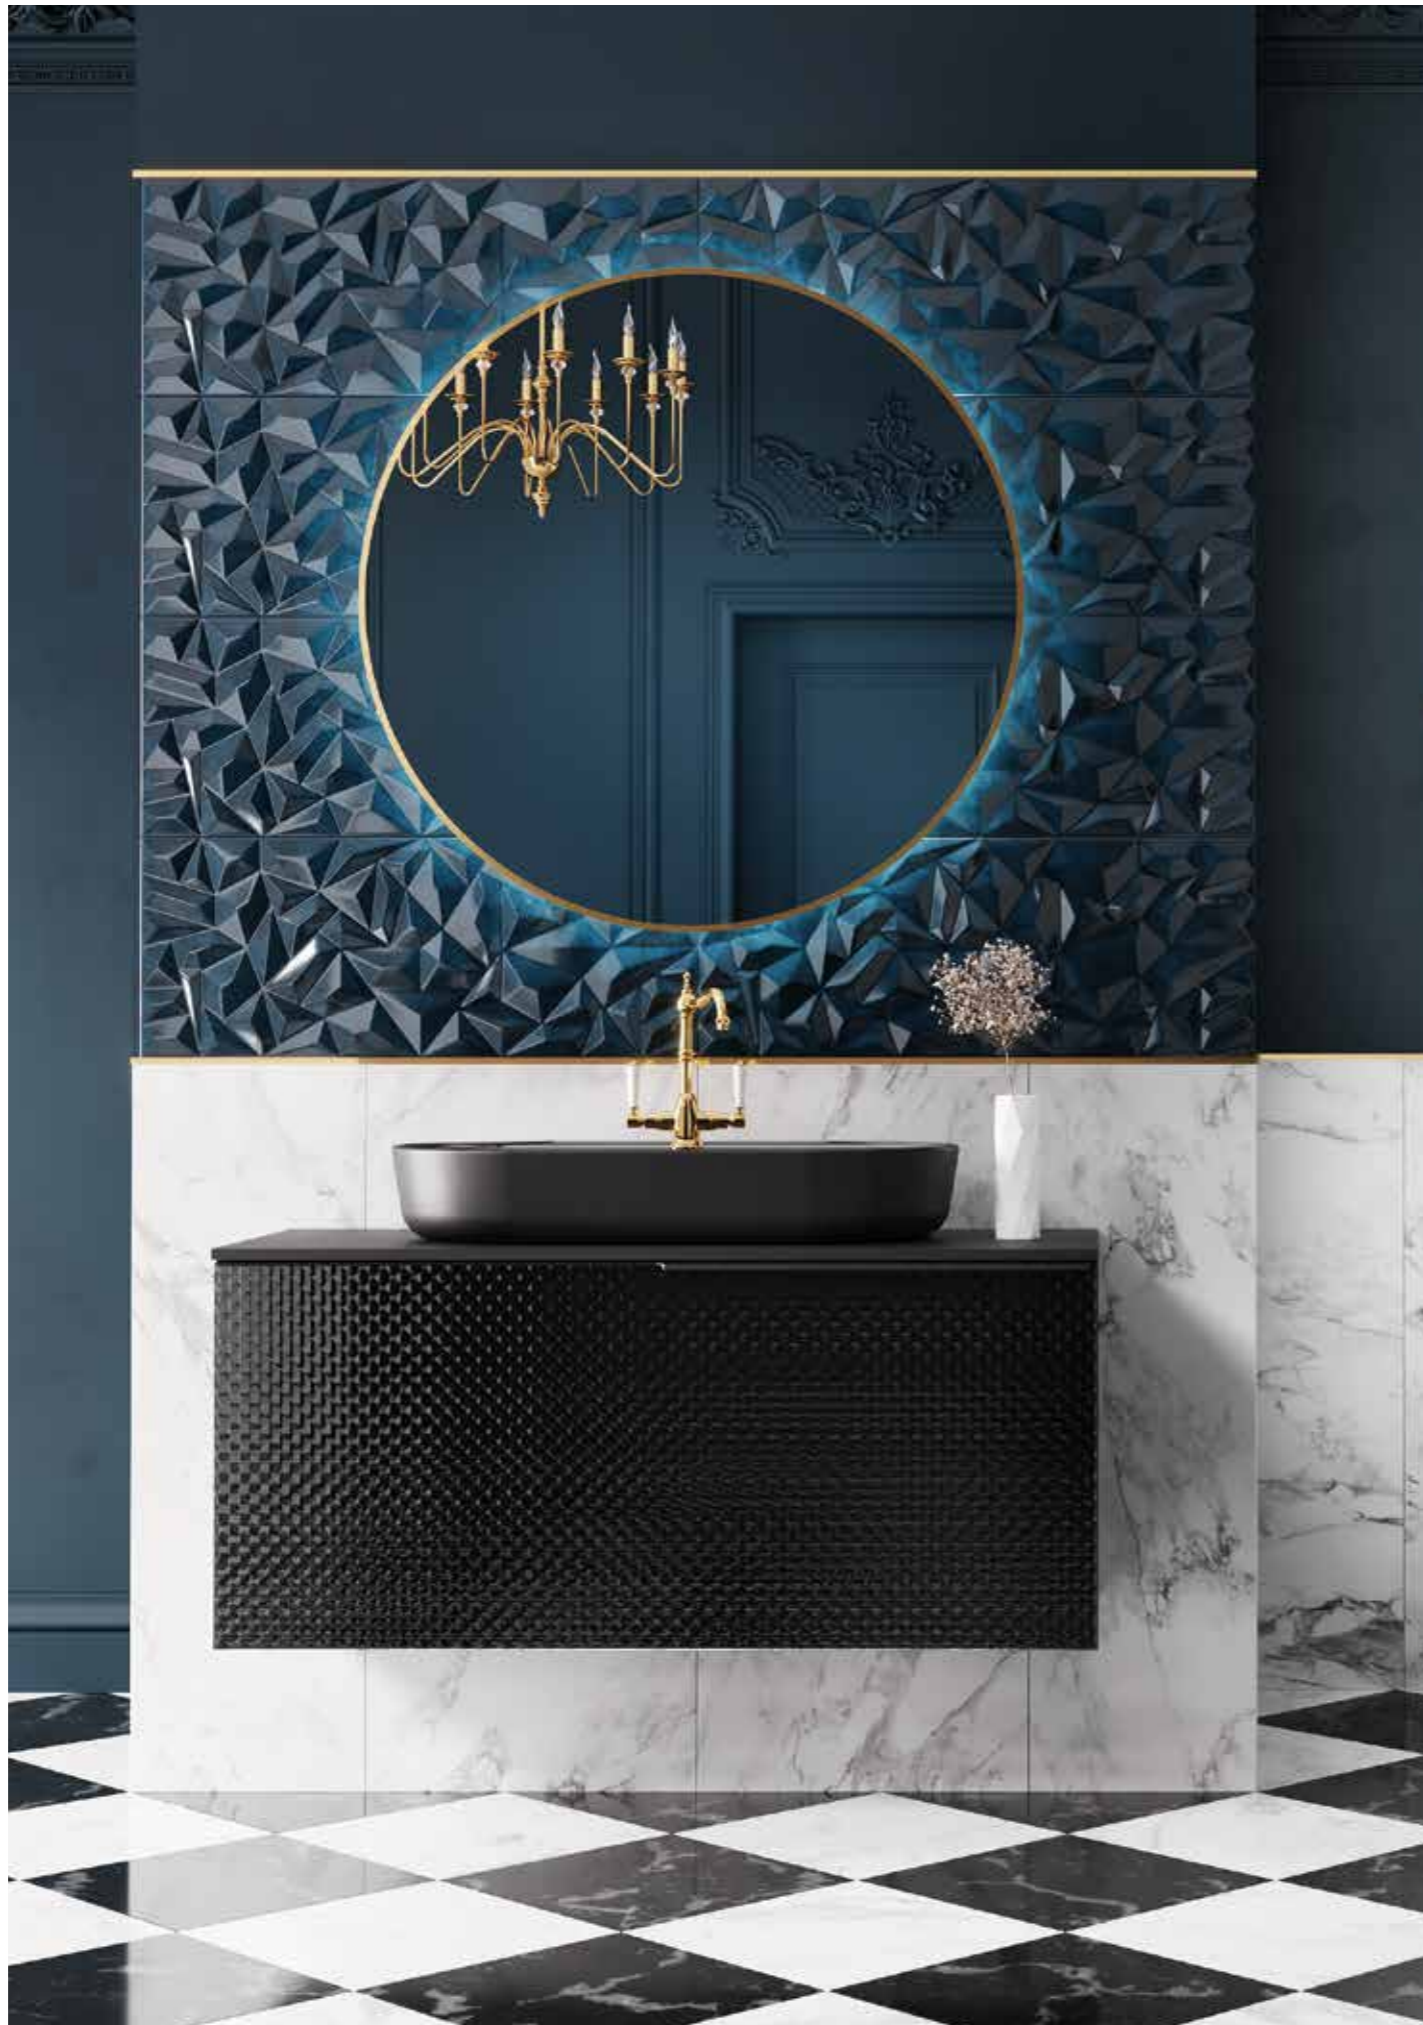

GLAM

COLLECTION'S DEPTH

50 CM

COLOURS

FURNITURE

WHITE
MATT

STONE
MATT

BLACK
MATT