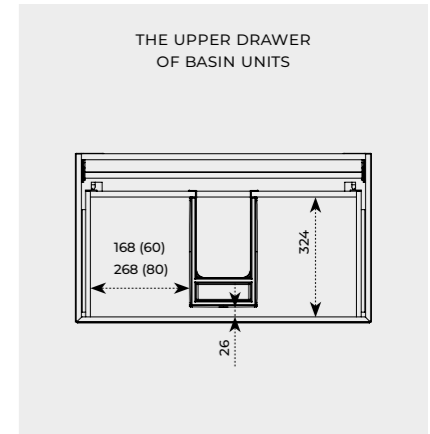

60 2S 80 2S

TWO-DRAWER BASIN UNITS

colour	index	index
WHITE HG	RE010600058060	RE010800058060
WHITE MATT	RE010600055290	RE010800055290
STONE MATT	RE010600057040	RE010800057040
ANTHRACITE MATT	RE010600056010	RE010800056010
BLACK MATT	RE010600057160	RE010800057160
FOREST GREEN MATT	RE010600057010	RE010800057010
NAVY BLUE MATT	RE010600057030	RE010800057030
FUME MATT	RE010600057020	RE010800057020

100 2S L (60 2S L + CARGO R) 100 2S R (60 2S R + CARGO L) 120 2S L (80 2S L + CARGO R) 120 2S R (80 2S R + CARGO L)

TWO-DRAWER BASIN UNIT + CARGO

colour	index	index	index	index
WHITE HG	RE011006058060	RE011005058060	RE011206258060	RE011205258060
WHITE MATT	RE011006055290	RE011005055290	RE011206255290	RE011205255290
STONE MATT	RE011006057040	RE011005057040	RE011206257040	RE011205257040
ANTHRACITE MATT	RE011006056010	RE011005056010	RE011206256010	RE011205256010
BLACK MATT	RE011006057160	RE011005057160	RE011206257160	RE011205257160
FOREST GREEN MATT	RE011006057010	RE011005057010	RE011206257010	RE011205257010
NAVY BLUE MATT	RE011006057030	RE011005057030	RE011206257030	RE011205257030
FUME MATT	RE011006057020	RE011005057020	RE011206257020	RE011205257020

100 3S L 100 3S R

THREE-DRAWER BASIN UNIT

colour	index	index
WHITE HG	RE011006158060	RE011005158060
WHITE MATT	RE011006155290	RE011005155290
STONE MATT	RE011006157040	RE011005157040
ANTHRACITE MATT	RE011006156010	RE011005156010
BLACK MATT	RE011006157160	RE011005157160
FOREST GREEN MATT	RE011006157010	RE011005157010
NAVY BLUE MATT	RE011006157030	RE011005157030
FUME MATT	RE011006157020	RE011005157020