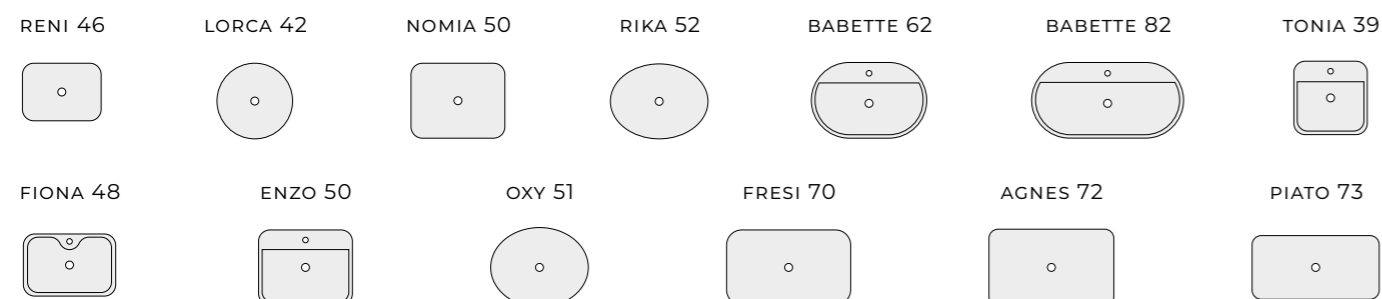

WASHBASINS

SKAPPA WITH A TAP HOLE, SKAPPA WITHOUT A TAP HOLE

MAXXI

COUNTERTOP WASHBASINS

WALL-HUNG WASHBASINS

DIMPLE UNICOLOUR (D 46, H 12)

nw LEVEL (D 46, H 12)

TWO-DRAWER BASIN UNITS