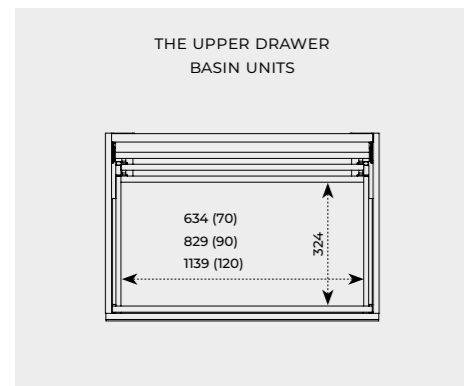

70 IS + 1S	90 IS + 1S	120 IS + 1S
BASIN UNITS WITH AN INTERNAL DRAWER WITH HANDLES			
colour	index	index	index
WHITE MATT	RE010700165290	RE010900165290	RE011200165290
STONE MATT	RE010700167040	RE010900167040	RE011200167040
BLACK MATT	RE010700167160	RE010900167160	RE011200167160

i A SPACE-EFFICIENT SIPHON IS REQUIRED

	RENI 46	RENI BICOLOR 46*	BABETTE 62	BABETTE 82
WASHBASINS COUNTERTOP CERAMIC				
colour	index	index	index	index
WHITE HG	RE040800038060	-	RE040620018060	RE040820018060
STONE MATT	-	RE040460896120	RE040620017040²	RE040820017040²
ANTHRACITE MATT	RE040460036010	RE040460896130	RE040620016010	RE040820016010
BLACK MATT	RE040460037160	RE040460896110	RE040620017160	RE040820017160
FOREST GREEN MATT	RE040460037010	RE040460896150	RE040620017010	RE040820017010
NAVY BLUE MATT	RE040460037030	RE040460896170	RE040620017030	RE040820017030
FUME MATT	RE040460037020	RE040460896140	RE040620017020	RE040820017020
TERRA PINK MATT¹	RE040460036600	RE040460896100	-	-

	LORCA 42	NOMIA 50	RIKA 52
WASHBASINS COUNTERTOP CERAMIC			
colour	index	index	index
WHITE HG	RE040420048060	RE040500058060	RE040520088060
STONE MATT	RE040420047040²	RE040500057040²	-
ANTHRACITE MATT	RE040420046010	RE040500056010	RE040520086010
BLACK MATT	RE040420047160	RE040500057160	RE040520087160
FOREST GREEN MATT	RE040420047010	RE040500057010	RE040520087010
NAVY BLUE MATT	RE040420047030	RE040500057030	RE040520087030
FUME MATT	RE040420047020	RE040500057020	RE040520087020

* PRODUCT MADE TO ORDER, LEAD TIME 4 WEEKS

² SUBJECT TO STOCK AVAILABILITY

	TONIA 39	FIONA 48	ENZO 50	OXY 51
WASHBASINS COUNTERTOP CERAMIC				
colour	index	index	index	index
WHITE HG	RE040390138060	RE040480158060	RE040500148060	RE040500118060

	FRESI 70	AGNES 72	PIATO 73
WASHBASINS COUNTERTOP CERAMIC			
colour	index	index	index
WHITE HG	RE040700168060	RE040720178060	RE040730128060

	Ø 70	Ø 67
CLICK-CLACK PLUGS CERAMIC	FOR WASHBASINS WITHOUT OVERFLOW 	FOR WASHBASINS WITH OVERFLOW
colour	index	index
WHITE HG	RE090000018060	RE090000038060
STONE MATT	RE090000017040	RE090000037040
ANTHRACITE MATT	RE090000016010	RE090000036010
BLACK MATT	RE090000017160	RE090000037160
FOREST GREEN MATT	RE090000017010	RE090000037010
NAVY BLUE MATT	RE090000017030	RE090000037030
FUME MATT	RE090000017020	RE090000037020
TERRA PINK MATT¹	RE090000026600	RE090000026600

	Ø 70
NOT LOCKED PLUGS CERAMIC	FOR WASHBASINS WITHOUT OVERFLOW
colour	index
WHITE HG	RE090000048060
STONE MATT	RE090000047040
ANTHRACITE MATT	RE090000046010
BLACK MATT	RE090000047160
FOREST GREEN MATT	RE090000047010
NAVY BLUE MATT	RE090000047030
FUME MATT	RE090000047020

¹ METAL PLUG

	70	90	120
COUNTERTOPS ELITSTONE - UNICOLOUR COMPACT MARBLE			
colour	index	index	index
WHITE MATT	RE050700015290	RE050900015290	RE051200115290
STONE MATT	RE050700017040	RE050900017040	RE051200117040
BLACK MATT	RE050700017160	RE050900017160	RE051200117160

	70	90	120
COUNTERTOPS ELITSTONE - STRUCTURAL COMPACT MARBLE	DO CABINET 70 CM 	DO CABINET 90 CM 	DO CABINET 70 CM I SIDE UNITS 50 CM
colour	index	index	index
WHITE CALACATTA	RE050700045290	RE050900045290	RE051201045290
BLACK MARQUINA	RE050700057160	RE050900057160	RE051201047160