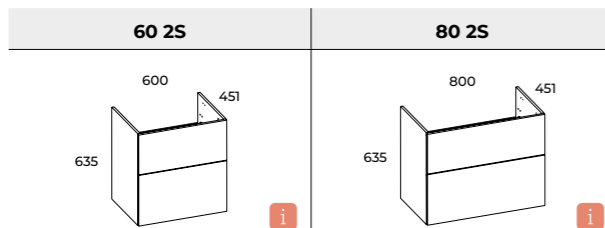

colour	index	index
WHITE HG	RE080601028060	RE080801028060
WHITE MATT	RE080603025290	RE080801025290
STONE MATT	RE080601027040	RE080801027040
ANTHRACITE HG	RE080601026610	RE080801026610
BLACK MATT	RE080601027160	RE080801027160
FOREST GREEN MATT	RE080601027010	RE080801027010
NAVY BLUE MATT	RE080601027030	RE080801027030
FUME MATT	RE080601027020	RE080801027020
CANELA OAK	RE080601027050	RE080801027050
LINCOLN WALNUT	RE080601027060	RE080801027060