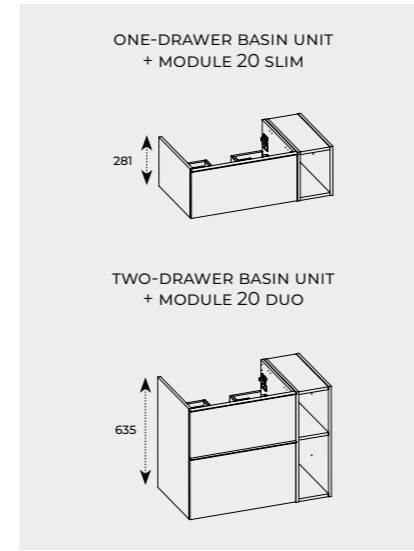

20 SLIM	20 DUO
MODULES		
colour	index	index
WHITE HG	RE110201028060	RE110200028060
WHITE MATT	RE110201025290	RE110200025290
STONE MATT	RE110201027040	RE110200027040
ANTHRACITE HG	RE110201026610	RE110200026610
BLACK MATT	RE110201027160	RE110200027160
CANELA OAK	RE110201027050	RE110200027050
LINCOLN WALNUT	RE110201027060	RE110200027060

	60	80
UNDER-CABINET FRAMES		
METAL + GLASS		
colour	index	index
BLACK MATT	RE150600107160	RE150800107160