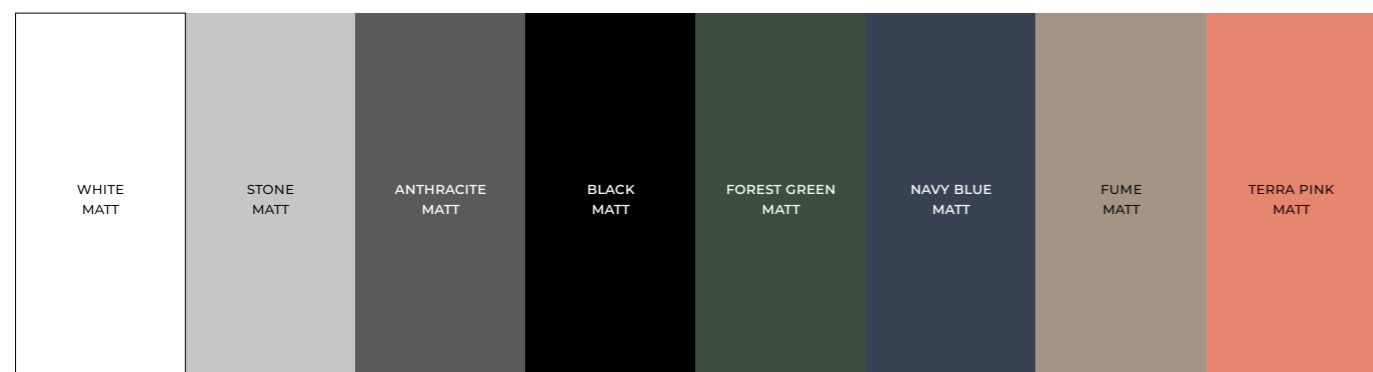

D 46
WALL-HUNG
WASHBASINS
ELITSTONE –
UNICOLOUR

COMPACT MARBLE,
MOUNTING
SUPPORTS IN THE SET

	DIMPLE 80	DIMPLE 100	DIMPLE 120 L	DIMPLE 120 R
colour	index	index	index	index
WHITE MATT	RE040800025290	RE041000025290	RE041201025290	RE041202025290
STONE MATT	RE040800027040	RE041000027040	RE041201027040	RE041202027040
ANTHRACITE MATT	RE040800026010	RE041000026010	RE041201026010	RE041202026010
BLACK MATT	RE040800027160	RE041000027160	RE041201027160	RE041202027160
FOREST GREEN MATT	RE040800027010	RE041000027010	RE041201027010	RE041202027010
NAVY BLUE MATT	RE040800027030	RE041000027030	RE041201027030	RE041202027030
FUME MATT	RE040800027020	RE041000027020	RE041201027020	RE041202027020
TERRA PINK MATT	RE040800026600	RE041000026600	RE041201026600	RE041202026600

D 46
WALL-HUNG
WASHBASINS
ELITSTONE –
UNICOLOUR

COMPACT MARBLE,
MOUNTING
SUPPORTS IN THE SET

	DIMPLE 120 DUO
colour	index
WHITE MATT	RE041200025290
STONE MATT	RE041200027040
ANTHRACITE MATT	RE041200026010
BLACK MATT	RE041200027160
FOREST GREEN MATT	RE041200027010
NAVY BLUE MATT	RE041200027030
FUME MATT	RE041200027020
TERRA PINK MATT	RE041200026600

D 50
COUNTERTOPS
ELITSTONE –
UNICOLOUR

COMPACT
MARBLE

	70	90	120
colour	index	index	index
WHITE MATT	RE050700015290	RE050900015290	RE051200115290
STONE MATT	RE050700017040	RE050900017040	RE051200117040
BLACK MATT	RE050700017160	RE050900017160	RE051200117160