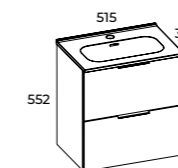

STREET PLUS

DEPTH

37 CM

SET
50 2S

STREET PLUS
16

FRONT & SIDE PANELS:
LAMINATED / LACQUERED
BOARD 16 MM
DRAWERS: SOFT-CLOSE SYSTEM
HANDLES: METAL

HANDLE, 1 PC
METAL,
POSSIBILITY OF
BUYING A HANDLE IN
A DIFFERENT COLOUR

standard colours combinations		
colour	handle	index
WHITE HG	chrome	RE020500108060
ANTHRACITE HG	chrome	RE020500106610
BLACK MATT	black matt	RE020500107160
FOREST GREEN MATT	gold	RE020500107010
NAVY BLUE MATT	rose gold	RE020500107030
FUME MATT	black matt	RE020500107020
CANELA OAK	black matt	RE020500107050
LINCOLN WALNUT	black matt	RE020500107060

colour	index
CHROME	RE121600100040
GOLD	RE121600105570
ROSE GOLD	RE121600105450
BLACK MATT	RE121600107160