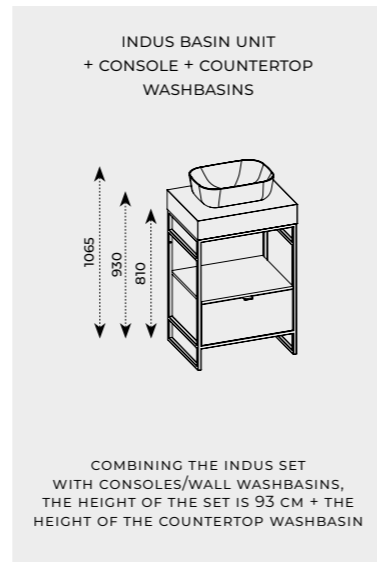

FRESI 70	AGNES 72	PIATO 73
WASHBASINS COUNTERTOP CERAMIC			
colour	index	index	index
WHITE HG	RE040700168060	RE040720178060	RE040730128060

	DIMPLE 80	DIMPLE 100	DIMPLE 120 L	DIMPLE 120 R
WALL-HUNG WASHBASINS ELITSTONE – UNICOLOUR COMPACT MARBLE, MOUNTING SUPPORTS IN THE SET				
colour	index	index	index	index
WHITE MATT	RE040800025290	RE041000025290	RE041201025290	RE041202025290
STONE MATT	RE040800027040	RE041000027040	RE041201027040	RE041202027040
ANTHRACITE MATT	RE040800026010	RE041000026010	RE041201026010	RE041202026010
BLACK MATT	RE040800027160	RE041000027160	RE041201027160	RE041202027160
FOREST GREEN MATT	RE040800027010	RE041000027010	RE041201027010	RE041202027010
NAVY BLUE MATT	RE040800027030	RE041000027030	RE041201027030	RE041202027030
FUME MATT	RE040800027020	RE041000027020	RE041201027020	RE041202027020
TERRA PINK MATT	RE040800026600	RE041000026600	RE041201026600	RE041202026600

	DIMPLE 120 DUO
WALL-HUNG WASHBASINS ELITSTONE – UNICOLOUR COMPACT MARBLE, MOUNTING SUPPORTS IN THE SET	
colour	index
WHITE MATT	RE041200025290
STONE MATT	RE041200027040
ANTHRACITE MATT	RE041200026010
BLACK MATT	RE041200027160
FOREST GREEN MATT	RE041200027010
NAVY BLUE MATT	RE041200027030
FUME MATT	RE041200027020
TERRA PINK MATT	RE041200026600