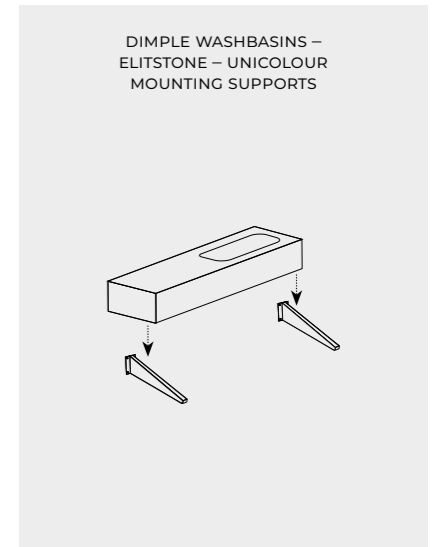

FRESI 70	AGNES 72	PIATO 73
WASHBASINS CERAMIC			
colour	index	index	index
WHITE HG	RE040700168060	RE040720178060	RE040730128060

* PRODUCT MADE TO ORDER, LEAD TIME 4 WEEKS

² SUBJECT TO STOCK AVAILABILITY

ELITA • 2024 • SPLIT

	DIMPLE 80	DIMPLE 100	DIMPLE 120 L	DIMPLE 120 R
WALL-HUNG WASHBASINS ELITSTONE – UNICOLOUR				
COMPACT MARBLE, MOUNTING SUPPORTS IN THE SET	colour	index	index	index
WHITE MATT	RE040800025290	RE041000025290	RE041201025290	RE041202025290
STONE MATT	RE040800027040	RE041000027040	RE041201027040	RE041202027040
ANTHRACITE MATT	RE040800026010	RE041000026010	RE041201026010	RE041202026010
BLACK MATT	RE040800027160	RE041000027160	RE041201027160	RE041202027160
FOREST GREEN MATT	RE040800027010	RE041000027010	RE041201027010	RE041202027010
NAVY BLUE MATT	RE040800027030	RE041000027030	RE041201027030	RE041202027030
FUME MATT	RE040800027020	RE041000027020	RE041201027020	RE041202027020
TERRA PINK MATT	RE040800026600	RE041000026600	RE041201026600	RE041202026600

	DIMPLE 120 DUO
WALL-HUNG WASHBASINS ELITSTONE – UNICOLOUR	
COMPACT MARBLE, MOUNTING SUPPORTS IN THE SET	colour
WHITE MATT	RE041200025290
STONE MATT	RE041200027040
ANTHRACITE MATT	RE041200026010
BLACK MATT	RE041200027160
FOREST GREEN MATT	RE041200027010
NAVY BLUE MATT	RE041200027030
FUME MATT	RE041200027020
TERRA PINK MATT	RE041200026600

	LEVEL 80 L*	LEVEL 100 L*	LEVEL 120 L*	LEVEL 120 DUO*
WALL-HUNG WASHBASINS ELITSTONE – UNICOLOUR				
COMPACT MARBLE, MOUNTING SUPPORTS IN THE SET	colour	index	index	index
WHITE MATT	RE041461175290	RE041461185290	RE041461195290	RE041461205290
STONE MATT	RE041461177040	RE041461187040	RE041461197040	RE041461207040
ANTHRACITE MATT	RE041461176010	RE041461186010	RE041461196010	RE041461206010
BLACK MATT	RE041461177160	RE041461187160	RE041461197160	RE041461207160
FOREST GREEN MATT	RE041461177010	RE041461187010	RE041461197010	RE041461207010
NAVY BLUE MATT	RE041461177030	RE041461187030	RE041461197030	RE041461207030
FUME MATT	RE041461177020	RE041461187020	RE041461197020	RE041461207020
TERRA PINK MATT	RE041461176600	RE041461186600	RE041461196600	RE041461206600