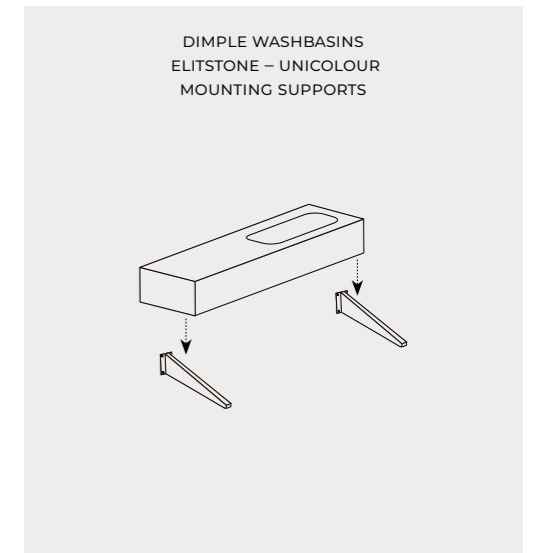

WASHBASINS
COUNTERTOP
CERAMIC

	FRESI 70	AGNES 72	PIATO 73
colour	index	index	index
WHITE HG	RE040700168060	RE040720178060	RE040730128060

WALL-HUNG
WASHBASINS
ELITSTONE –
UNICOLOUR
COMPACT MARBLE,
MOUNTING
SUPPORTS IN THE SET

	DIMPLE 80	DIMPLE 100	DIMPLE 120 L	DIMPLE 120 R
colour	index	index	index	index
WHITE MATT	RE040800025290	RE041000025290	RE041201025290	RE041202025290
STONE MATT	RE040800027040	RE041000027040	RE041201027040	RE041202027040
ANTHRACITE MATT	RE040800026010	RE041000026010	RE041201026010	RE041202026010
BLACK MATT	RE040800027160	RE041000027160	RE041201027160	RE041202027160
FOREST GREEN MATT	RE040800027010	RE041000027010	RE041201027010	RE041202027010
NAVY BLUE MATT	RE040800027030	RE041000027030	RE041201027030	RE041202027030
FUME MATT	RE040800027020	RE041000027020	RE041201027020	RE041202027020
TERRA PINK MATT	RE040800026600	RE041000026600	RE041201026600	RE041202026600

WALL-HUNG
WASHBASINS
ELITSTONE –
UNICOLOUR
COMPACT MARBLE,
MOUNTING
SUPPORTS IN THE SET

	DIMPLE 120 DUO
colour	index
WHITE MATT	RE041200025290
STONE MATT	RE041200027040
ANTHRACITE MATT	RE041200026010
BLACK MATT	RE041200027160
FOREST GREEN MATT	RE041200027010
NAVY BLUE MATT	RE041200027030
FUME MATT	RE041200027020
TERRA PINK MATT	RE041200026600

WALL-HUNG
WASHBASINS
SOLID SURFACE –
MINERAL-ACRYLIC
MATERIAL

	LEVEL 80 L*	LEVEL 100 L*	LEVEL 120 L*	LEVEL 120 DUO*
colour	index	index	index	index
WHITE MATT	RE041461175290	RE041461185290	RE041461195290	RE041461205290
STONE MATT	RE041461177040	RE041461187040	RE041461197040	RE041461207040
ANTHRACITE MATT	RE041461176010	RE041461186010	RE041461196010	RE041461206010
BLACK MATT	RE041461177160	RE041461187160	RE041461197160	RE041461207160
FOREST GREEN MATT	RE041461177010	RE041461187010	RE041461197010	RE041461207010
NAVY BLUE MATT	RE041461177030	RE041461187030	RE041461197030	RE041461207030
FUME MATT	RE041461177020	RE041461187020	RE041461197020	RE041461207020
TERRA PINK MATT	RE041461176600	RE041461186600	RE041461196600	RE041461206600

WALL-HUNG
WASHBASINS
SOLID SURFACE –
MINERAL-ACRYLIC
MATERIAL

	LEVEL BICOLOR 80 L*	LEVEL BICOLOR 100 L*	LEVEL BICOLOR 120 L*	LEVEL BICOLOR 120 DUO*
colour	index	index	index	index
STONE MATT	RE041461216040	RE041461226040	RE041461236040	RE041461246040
ANTHRACITE MATT	RE041461216180	RE041461226180	RE041461236180	RE041461246180
BLACK MATT	RE041461216030	RE041461226030	RE041461236030	RE041461246030
FOREST GREEN MATT	RE041461216200	RE041461226200	RE041461236200	RE041461246200
NAVY BLUE MATT	RE041461216210	RE041461226210	RE041461236210	RE041461246210
FUME MATT	RE041461216190	RE041461226190	RE041461236190	RE041461246190
TERRA PINK MATT	RE041461216020	RE041461226020	RE041461236020	RE041461246020