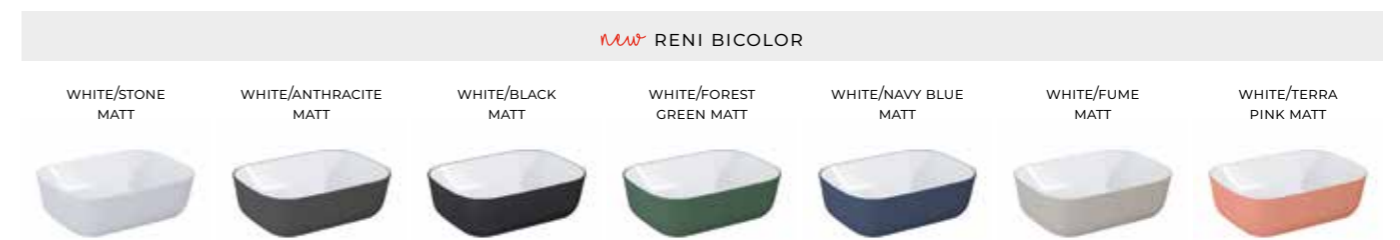

MAXXI 60	MAXXI 80	MAXXI 100	MAXXI 120 DUO
WASHBASINS CERAMIC				
colour	index	index	index	index
WHITE HG	RE040600078060	RE040800078060	RE041000078060	RE041200078060

	RENI 46	RENI BICOLOR 46*	BABETTE 62	BABETTE 82
WASHBASINS COUNTERTOP CERAMIC				
colour	index	index	index	index
WHITE HG	RE040800038060	-	RE040620018060	RE040820018060
STONE MATT	-	RE040460896120	RE040620017040²	RE040820017040²
ANTHRACITE MATT	RE040460036010	RE040460896130	RE040620016010	RE040820016010
BLACK MATT	RE040460037160	RE040460896110	RE040620017160	RE040820017160
FOREST GREEN MATT	RE040460037010	RE040460896150	RE040620017010	RE040820017010
NAVY BLUE MATT	RE040460037030	RE040460896170	RE040620017030	RE040820017030
FUME MATT	RE040460037020	RE040460896140	RE040620017020	RE040820017020
TERRA PINK MATT	RE040460036600	RE040460896100	-	-