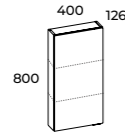

NEW

TOP UNITS
UNIVERSAL DOOR,
PUSH TO OPEN