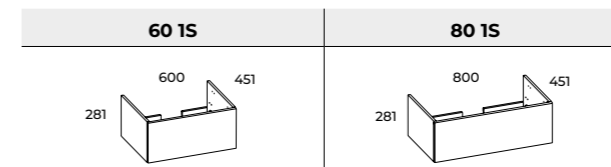

colour	index	index
WHITE HG	RE010603028060	RE010803028060
WHITE MATT	RE010603025290	RE010803025290
STONE MATT	RE010603027040	RE010803027040
ANTHRACITE HG	RE010603026610	RE010803026610
BLACK MATT	RE010603027160	RE010803027160
FOREST GREEN MATT	RE010603027010	RE010803027010
NAVY BLUE MATT	RE010603027030	RE010803027030
FUME MATT	RE010603027020	RE010803027020
CANELA OAK	RE010603027050	RE010803027050
LINCOLN WALNUT	RE010603027060	RE010803027060

TWO-DRAWER
BASIN UNITS
WITHOUT
HANDLES