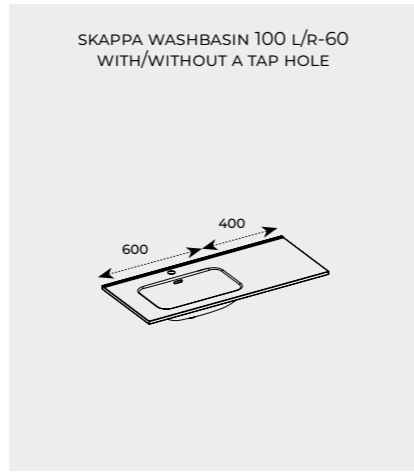

SKAPPA 60	SKAPPA 120 DUO
WASHBASINS WITH A TAP HOLE CERAMIC		
colour	index	index
WHITE HG	RE040603068060	RE041203068060
ANTHRACITE MATT	RE040603066010	RE041203066010
BLACK MATT	RE040603067160	RE041203067160
FOREST GREEN MATT	RE040603067010	RE041203067010
NAVY BLUE MATT	RE040603067030	RE041203067030
FUME MATT	RE040603067020	RE041203067020

	SKAPPA 90	SKAPPA 120 L-60 (60 + 60)	SKAPPA 120 R-60 (60 + 60)
WASHBASINS WITH A TAP HOLE CERAMIC			
colour	index	index	index
WHITE HG	RE040903068060	RE041204068060	RE041205068060

	SKAPPA 60	SKAPPA 120 DUO	SKAPPA 120 L-60 (60 + 60)	SKAPPA 120 R-60 (60 + 60)
WASHBASINS WITHOUT A TAP HOLE CERAMIC				
colour	index	index	index	index
WHITE HG	RE040600068060	RE041200068060	RE041201068060	RE041202068060

	RENI 46	RENI BICOLOR 46*	BABETTE 62	BABETTE 82
WASHBASINS COUNTERTOP CERAMIC				
colour	index	index	index	index
WHITE HG	RE040800038060	-	RE040620018060	RE040820018060
STONE MATT	-	RE040460896120	RE040620017040²	RE040820017040²
ANTHRACITE MATT	RE040460036010	RE040460896130	RE040620016010	RE040820016010
BLACK MATT	RE040460037160	RE040460896110	RE040620017160	RE040820017160
FOREST GREEN MATT	RE040460037010	RE040460896150	RE040620017010	RE040820017010
NAVY BLUE MATT	RE040460037030	RE040460896170	RE040620017030	RE040820017030
FUME MATT	RE040460037020	RE040460896140	RE040620017020	RE040820017020
TERRA PINK MATT	RE040460036600	RE040460896100	-	-