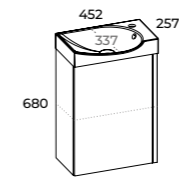

SUMMER

DEPTH
26 CM

LED SHARON OVAL MIRROR 52
(RE060520010560)

SUMMER HANDLE
(RE120600137160)

45 1D SET
(RE020450148060)

FRONT & SIDE PANELS: LAMINATED / LACQUERED BOARD 16 MM
HINGES: SOFT-CLOSE SYSTEM
DOOR: UNIVERSAL
HANDLES: METAL
STANDARD CABINETS ARE EQUIPPED WITH A METAL HANDLE IN CHROME

SET
45 1D

SUMMER

HANDLE, 1 PC
METAL,
POSSIBILITY OF BUYING A HANDLE IN A DIFFERENT COLOUR

colour	BLACK MATT
index	RE120600137160

colour	index
WHITE HG	RE020450148060
BLACK MATT	RE020450147160
FOREST GREEN MATT	RE020450147010
NAVY BLUE MATT	RE020450147030
FUME MATT	RE020450147020
CANELA OAK	RE020450147050
LINCOLN WALNUT	RE020450147060