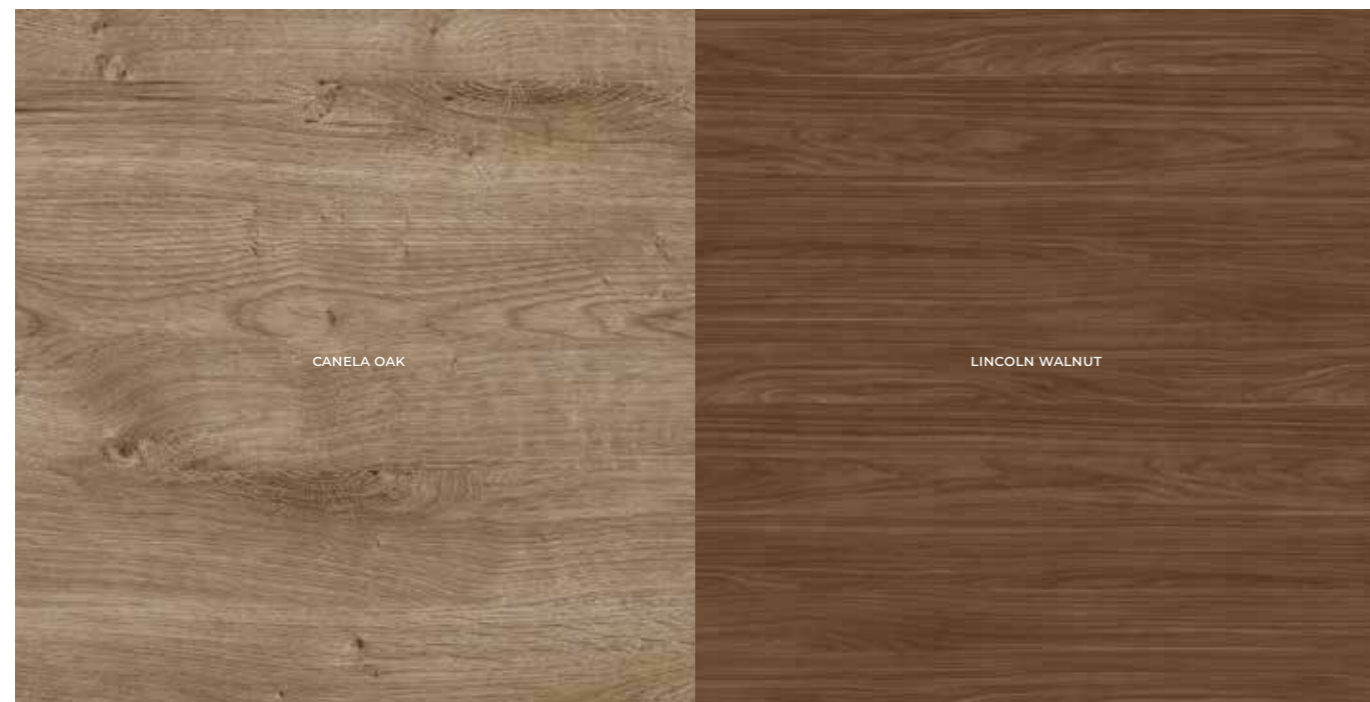

60 1S	80 1S	100 1S	120 2S
BASIN UNITS WITH METAL HANDLES				
colour	index	index	index	index
WHITE HG	RE010600078060	RE010800078060	RE011000078060	RE011200078060
FOREST GREEN MATT	RE010600077010	RE010800077010	RE011000077010	RE011200077010
NAVY BLUE MATT	RE010600077030	RE010800077030	RE011000077030	RE011200077030
FUME MATT	RE010600077020	RE010800077020	RE011000077020	RE011200077020
CANELA OAK	RE010600077050	RE010800077050	RE011000077050	RE011200077050
LINCOLN WALNUT	RE010600077060	RE010800077060	RE011000077060	RE011200077060

	60 1S	80 1S	100 1S	120 2S
FRAMES METAL				
colour	index	index	index	index
BLACK MATT	RE150600077160	RE150800077160	RE151000077160	RE151200077160

50 x 190	
MIRROR METAL	
colour	index
BLACK MATT	RE060500027160