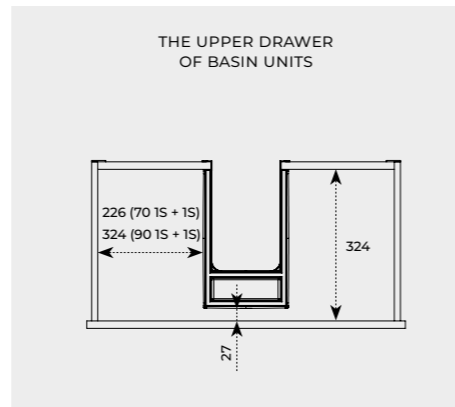

70 IS + IS	90 IS + IS
BASIN UNITS WITH AN INTERNAL DRAWER WITHOUT HANDLES		
colour	index	index
WHITE HG	RE010700038060	RE010900038060
BLACK MATT	RE010700037160	RE010900037160
LINCOLN WALNUT	RE010700037060	RE010900037060