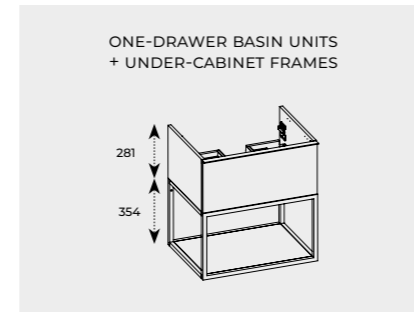

43 x 15
COUNTERTOP SUPPORT	
METAL	
colour	index
BLACK MATT	RE190430017160
CHROME HG	RE190430010040