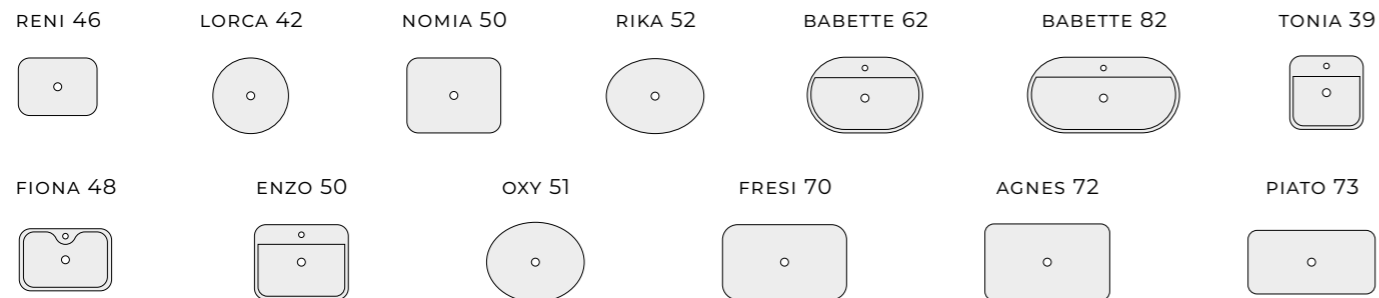

LOOK

HANDLES

LOOK

SOHO

WASHBASINS

SKAPPA WITH A TAP HOLE, SKAPPA WITHOUT A TAP HOLE

MAXXI

COUNTERTOP WASHBASINS