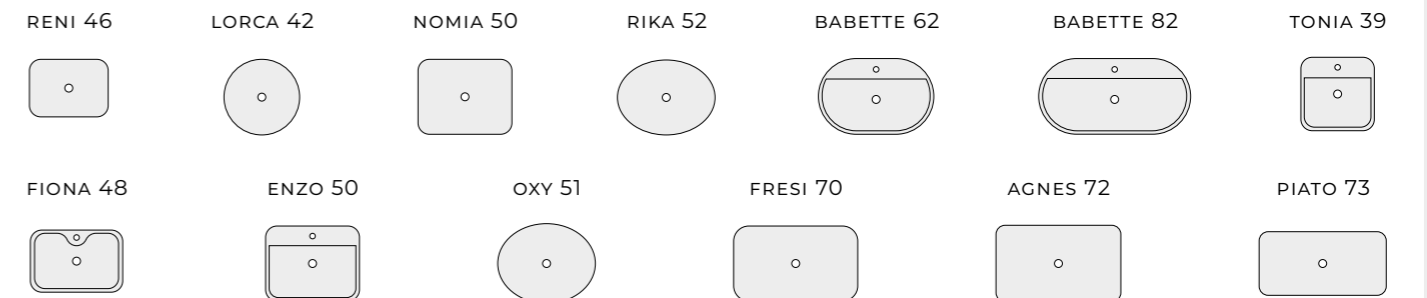

MAXXI

COUNTERTOP WASHBASINS