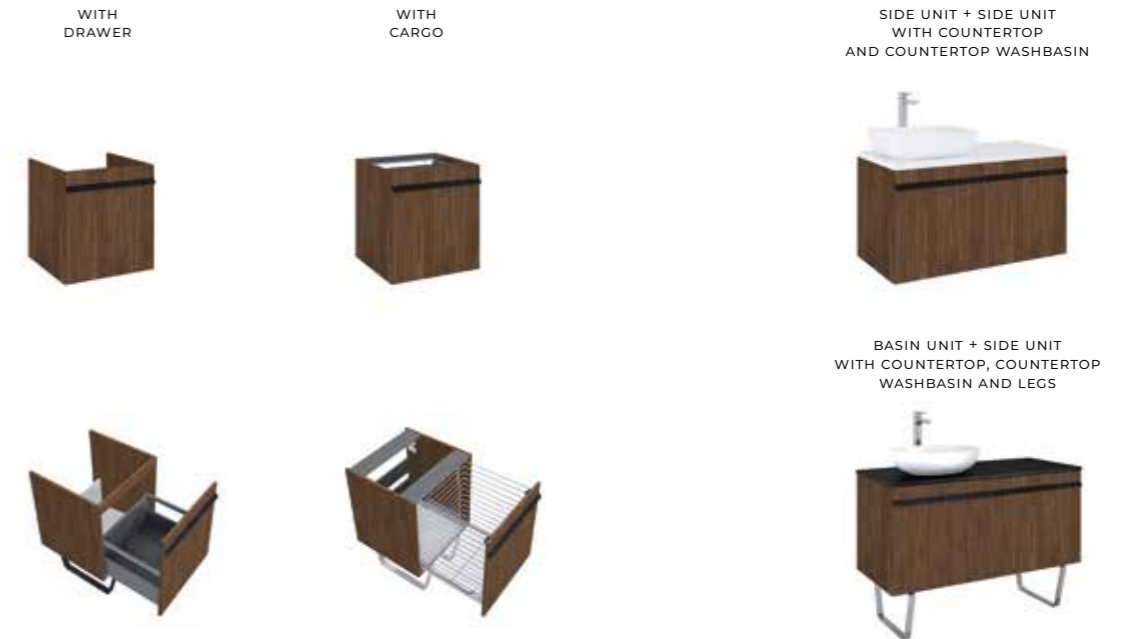

AGNES 72

PIATO 73

BASIN UNITS WITH AN INTERNAL DRAWER

SIDE UNITS

HANDLES, LEGS

	70 IS + IS	90 IS + IS
BASIN UNITS WITH AN INTERNAL DRAWER WITHOUT HANDLES		
colour	index	index
WHITE HG	RE010700038060	RE010900038060
BLACK MATT	RE010700037160	RE010900037160
LINCOLN WALNUT	RE010700037060	RE010900037060