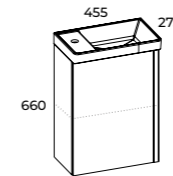

FRONT & SIDE PANELS: LAMINATED / LACQUERED BOARD 16 MM
HINGES: SOFT-CLOSE SYSTEM
DOOR: UNIVERSAL
HANDLES: METAL
STANDARD CABINETS ARE EQUIPPED WITH A METAL HANDLE IN CHROME

SET
45 1D

colour	index
WHITE HG	RE020450138060
BLACK MATT	RE020450137160
FOREST GREEN MATT	RE020450137010
NAVY BLUE MATT	RE020450137030
FUME MATT	RE020450137020
CANELA OAK	RE020450137050
LINCOLN WALNUT	RE020450137060

SPRING

HANDLE, 1 PC
METAL,
POSSIBILITY OF BUYING A HANDLE IN A DIFFERENT COLOUR