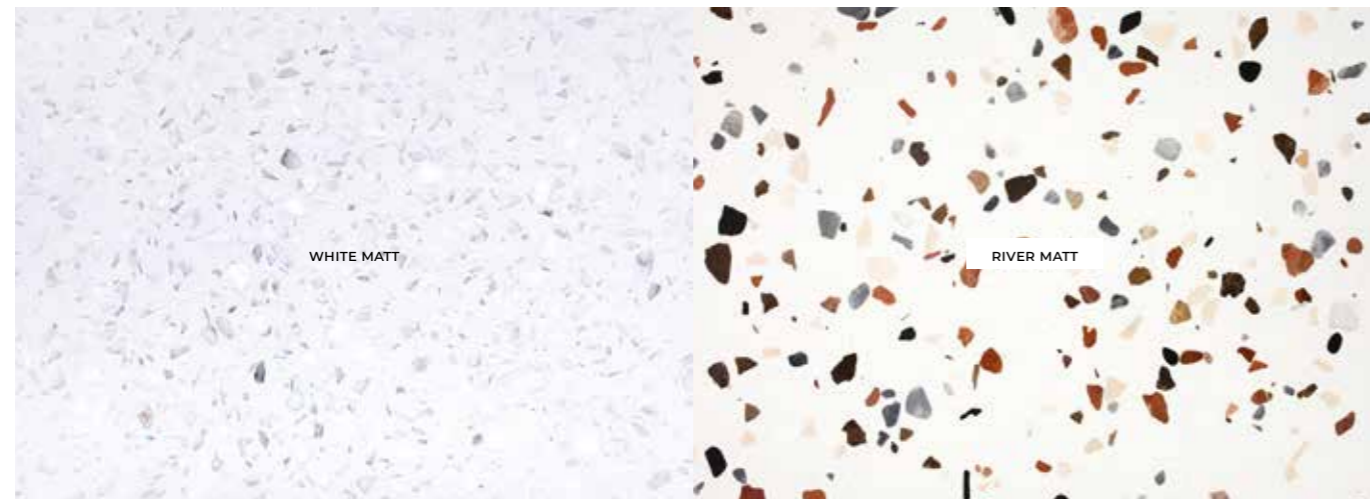

COUNTERTOPS ELITSTONE – TERRAZZO ----- COMPACT MARBLE	140	160
colour	index	index
WHITE MATT	RE051400035290	RE051600035290
RIVER MATT	RE051400036630	RE051600036630

COUNTERTOPS MDF	60	80	100	120
colour	index	index	index	index
WHITE HG	RE050600128060	RE050800128060	RE051000028060	RE051200028060
CLASSIC OAK	RE05060012S780	RE05080012S780	RE05100002S780	RE05120002S780
WALNUT	RE05060012S170	RE05080012S170	RE05100002S170	RE05120002S170

COUNTERTOPS MDF	140	160
colour	index	index
WHITE HG	RE051400228060	RE051600128060
CLASSIC OAK	RE05140022S780	RE05160012S780
WALNUT	RE05140012S170	RE05160012S170