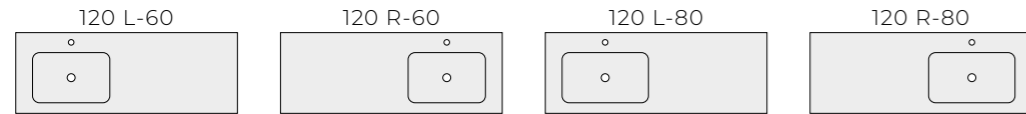

KIDO

LEGACY

WASHBASINS

SKAPPA WITH A TAP HOLE, SKAPPA WITHOUT A TAP HOLE

MAXXI

COUNTERTOP WASHBASINS

	60 2S	90 2S
TWO-DRAWER BASIN UNITS WITH HANDLES		
colour	index	index
WHITE MATT	RE010601075290	RE010901075290