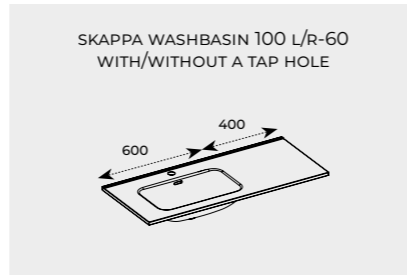

WASHBASINS
WITH
A TAP HOLE

CERAMIC

	SKAPPA 60	SKAPPA 80	SKAPPA 100	SKAPPA 120 DUO
colour	index	index	index	index
WHITE HG	RE040603068060	RE040803068060	RE041003068060	RE041203068060
ANTHRACITE MATT	RE040603066010	RE040803066010	RE041006066010	RE041203066010
BLACK MATT	RE040603067160	RE040803067160	RE041003067160	RE041203067160
FOREST GREEN MATT	RE040603067010	RE040803067010	RE041003067010	RE041203067010
NAVY BLUE MATT	RE040603067030	RE040803067030	RE041003067030	RE041203067030
FUME MATT	RE040603067020	RE040803067020	RE041003067020	RE041203067020

	SKAPPA 100 L-60 (60 + 40)	SKAPPA 100 R-60 (40 + 60)	SKAPPA 120 L-60 (60 + 60)	SKAPPA 120 R-60 (60 + 60)
colour	index	index	index	index
WHITE HG	RE041004068060	RE041005068060	RE041204068060	RE041205068060

	SKAPPA 120 L-80 (80 + 40)	SKAPPA 120 R-80 (40 + 80)
colour	index	index
WHITE HG	RE041204168060	RE041205168060

	SKAPPA 60	SKAPPA 80	SKAPPA 100	SKAPPA 100 L-60 (60 + 40)
colour	index	index	index	index
WHITE HG	RE040600068060	RE040800068060	RE041000068060	RE041001068060

	SKAPPA 100 R-60 (40 + 60)	SKAPPA 120 DUO	SKAPPA 120 L-60 (60 + 60)	SKAPPA 120 R-60 (60 + 60)
colour	index	index	index	index
WHITE HG	RE041002068060	RE041200068060	RE041201068060	RE041202068060

	SKAPPA 120 L-80 (80 + 40)	SKAPPA 120 R-80 (40 + 80)
colour	index	index
WHITE HG	RE041201168060	RE041202168060