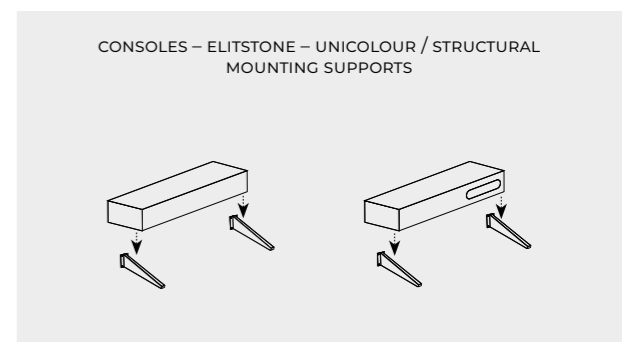

140	160
COUNTERTOPS ELITSTONE – STRUCTURAL COMPACT MARBLE		
colour	index	index
WHITE CALACATTA	RE051202045290	RE051600045290
BLACK MARQUINA	RE051202047160	RE051600057160

	60	80	100	120
COUNTERTOPS ELITSTONE – TERRAZZO COMPACT MARBLE				
colour	index	index	index	index
WHITE MATT	RE050600035290	RE050800035290	RE051000035290	RE051200035290
RIVER MATT	RE050600036630	RE050800036630	RE051000036630	RE051200036630

	140	160
COUNTERTOPS ELITSTONE – TERRAZZO COMPACT MARBLE		
colour	index	index
WHITE MATT	RE051400035290	RE051600035290
RIVER MATT	RE051400036630	RE051600036630

	80	100	120
CONSOLES ELITSTONE – UNICOLOUR COMPACT MARBLE, MOUNTING SUPPORTS IN THE SET			
colour	index	index	index
WHITE MATT	RE100800015290	RE101000015290	RE101200015290
STONE MATT	RE100800017040	RE101000017040	RE101200017040
ANTHRACITE MATT	RE100800016010	RE101000016010	RE101200016010
BLACK MATT	RE100800017160	RE101000017160	RE101200017160
FOREST GREEN MATT	RE100800017010	RE101000017010	RE101200017010
NAVY BLUE MATT	RE100800017030	RE101000017030	RE101200017030
FUME MATT	RE100800017020	RE101000017020	RE101200017020
TERRA PINK MATT	RE100800016600	RE101000016600	RE101200016600

	120
CONSOLES ELITSTONE – STRUCTURAL COMPACT MARBLE, MOUNTING SUPPORTS IN THE SET	
colour	index
WHITE CALACATTA	RE101200045290
BLACK MARQUINA	RE101200057160