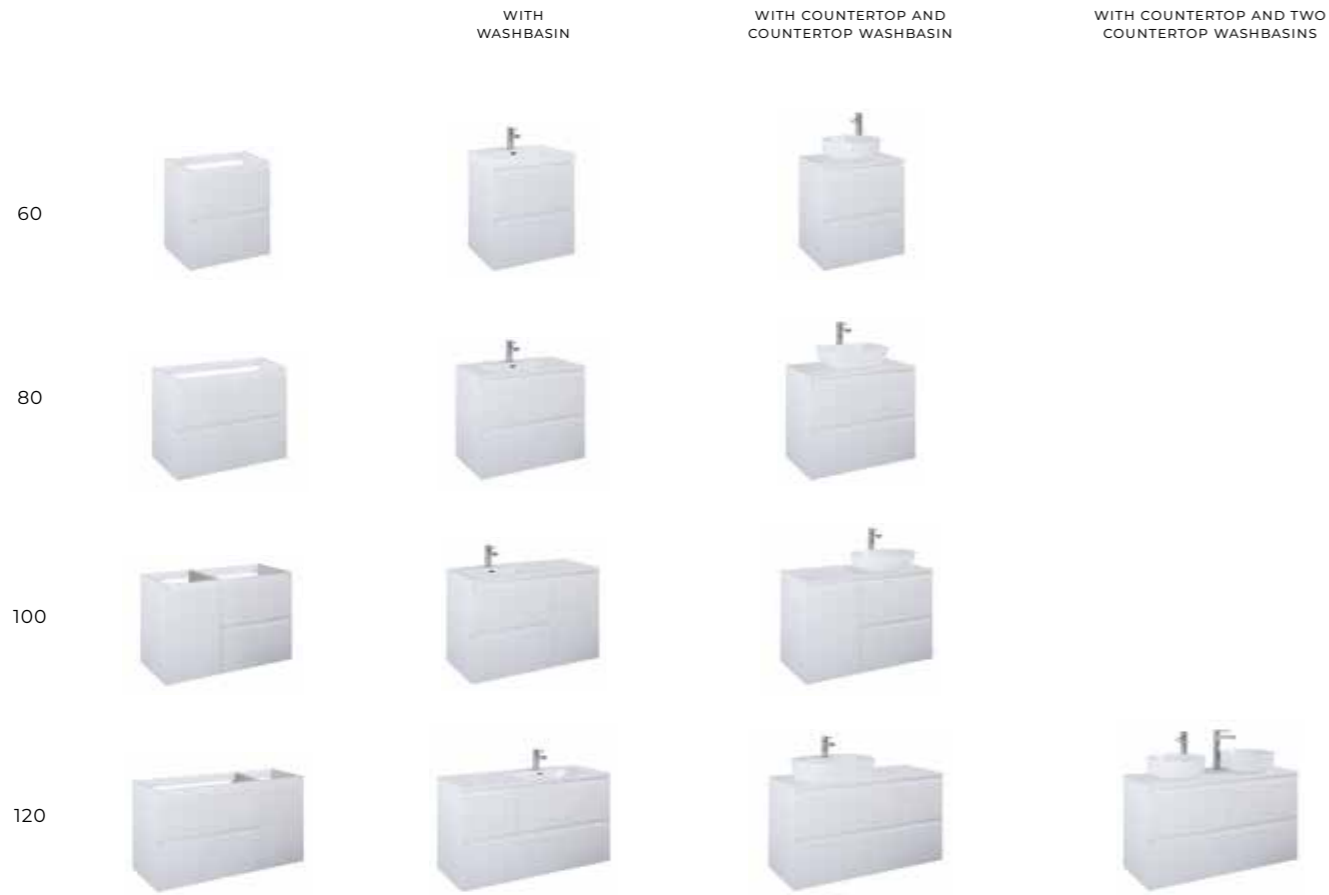

COUNTERTOP WASHBASINS

WALL-HUNG WASHBASINS

DIMPLE UNICOLOUR (D 46, H 12)

NEW LEVEL (D 46, H 12)

TWO-DRAWER BASIN UNITS

DRAWERS AND CARGO

SIDE UNITS SLIM WITH COUNTERTOP, CONSOLES AND WALL PANELS

60 2S 80 2S