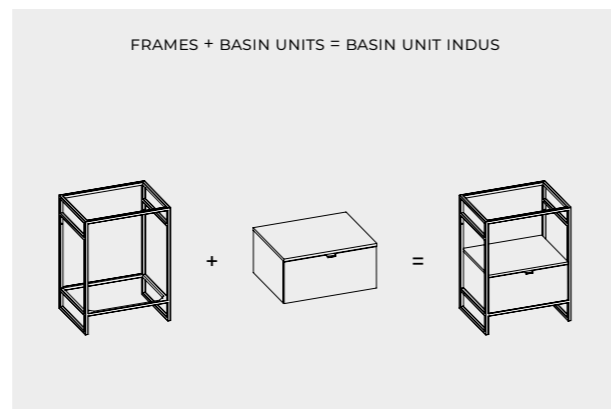

60 1S	80 1S	100 1S	120 2S
BASIN UNITS WITH METAL HANDLES				
colour	index	index	index	index
WHITE HG	RE010600078060	RE010800078060	RE011000078060	RE011200078060
FOREST GREEN MATT	RE010600077010	RE010800077010	RE011000077010	RE011200077010
NAVY BLUE MATT	RE010600077030	RE010800077030	RE011000077030	RE011200077030
FUME MATT	RE010600077020	RE010800077020	RE011000077020	RE011200077020
CANELA OAK	RE010600077050	RE010800077050	RE011000077050	RE011200077050
LINCOLN WALNUT	RE010600077060	RE010800077060	RE011000077060	RE011200077060

	60 1S	80 1S	100 1S	120 2S
FRAMES METAL				
colour	index	index	index	index
BLACK MATT	RE150600077160	RE150800077160	RE151000077160	RE151200077160

50 x 190	
MIRROR METAL	
colour	index
BLACK MATT	RE060500027160