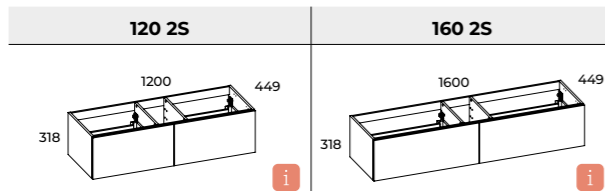

new

TWO-DRAWER
SIDE UNITS SLIM
WITHOUT
HANDLES

colour	index	index
WHITE HG	RE081204028060	RE081604028060
WHITE MATT	RE081204025290	RE081604025290
STONE MATT	RE081204027040	RE081604027040
ANTHRACITE HG	RE081204026610	RE081604026610
BLACK MATT	RE081204027160	RE081604027160
FOREST GREEN MATT	RE081204027010	RE081604027010
NAVY BLUE MATT	RE081204027030	RE081604027030
FUME MATT	RE081204027020	RE081604027020
CANELA OAK	RE081204027050	RE081604027050
LINCOLN WALNUT	RE081204027060	RE081604027060

ONE-DRAWER
SIDE UNITS
WITHOUT
HANDLES