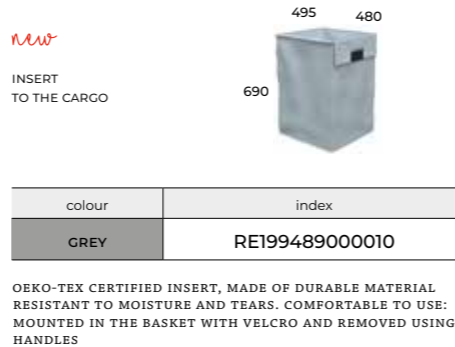

	50 IS	50 CARGO
SIDE UNITS WITHOUT HANDLES		
colour	index	index
WHITE HG	RE080503038060	RE080502038060
BLACK MATT	RE080503037160	RE080502037160
LINCOLN WALNUT	RE080503037060	RE080502037060

	50
colour	index
GREY	RE199489000010