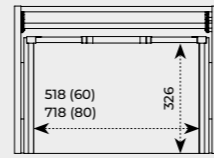

new

TWO-DRAWER
BASIN UNITS
WITHOUT
HANDLES

60 2S		80 2S	
colour	index	index	
NATURAL OAK	RE010600156690	RE010800156690	

new

TWO-DRAWER
SIDE UNITS SLIM
WITHOUT
HANDLES

120 2S		160 2S	
colour	index	index	
NATURAL OAK	RE081200006690	RE081600006690	

LOOK BASES
METAL

60		80	
APPLY WITH 635 MM HIGH CABINETS			
colour	index	index	
WHITE MATT	RE110602025290	RE110802025290	
BLACK MATT	RE110602027160	RE110802027160	

HANDLE, 1 PC
METAL

	LOOK 60	LOOK 80	SOHO 60	SOHO 80
colour	index	index	index	index
WHITE MATT	RE120600015290	RE120800015290	-	-
CHROME	RE120600010040	RE120800010040	RE120600040040	RE120800040040
GOLD	RE120600015570	RE120800015570	RE120600045570	RE120800045570
ROSE GOLD	RE120600015450	RE120800015450	RE120600045450	RE120800045450
STONE MATT	RE120600017040	RE120800017040	-	-
ANTHRACITE MATT	RE120600016010	RE120800016010	-	-
BLACK MATT	RE120600017160	RE120800017160	RE120600047160	RE120800047160

WASHBASINS
CERAMIC

SKAPPA 60		SKAPPA 80	
WITH A TAP HOLE		WITHOUT A TAP HOLE	
colour	index	index	index
WHITE HG	RE040603068060	RE040803068060	RE040600068060
ANTHRACITE MATT	RE040603066010	RE040803066010	-
BLACK MATT	RE040603067160	RE040803067160	-
FOREST GREEN MATT	RE040603067010	RE040803067010	-
NAVY BLUE MATT	RE040603067030	RE040803067030	-
FUME MATT	RE040603067020	RE040803067020	-

THE UPPER DRAWER BASIN UNITS