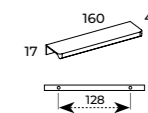

HANDLE, 1 PC
METAL,
POSSIBILITY OF
BUYING A HANDLE IN
A DIFFERENT COLOUR