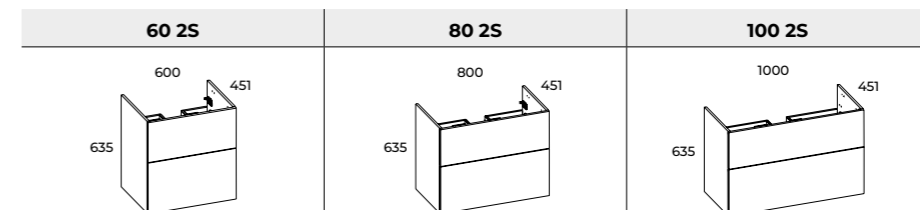

colour	index	index	index
WHITE HG	RE010601028060	RE010801028060	RE011000028060
WHITE MATT	RE010601025290	RE010801025290	RE011003025290
STONE MATT	RE010601027040	RE010801027040	RE011000027040
ANTHRACITE HG	RE010601026610	RE010801026610	RE011000026610
BLACK MATT	RE010601027160	RE010801027160	RE011000027160
FOREST GREEN MATT	RE010601027010	RE010801027010	RE011000027010
NAVY BLUE MATT	RE010601027030	RE010801027030	RE011000027030
FUME MATT	RE010601027020	RE010801027020	RE011000027020
CANELA OAK	RE010601027050	RE010801027050	RE011000027050
LINCOLN WALNUT	RE010601027060	RE010801027060	RE011000027060

40

INSERT
TO THE CARGO

colour	index
GREY	RE19948800010

OEKO-TEX CERTIFIED INSERT, MADE OF DURABLE MATERIAL
RESISTANT TO MOISTURE AND TEARS. COMFORTABLE TO USE:
MOUNTED IN THE BASKET WITH VELCRO AND REMOVED USING
HANDLES