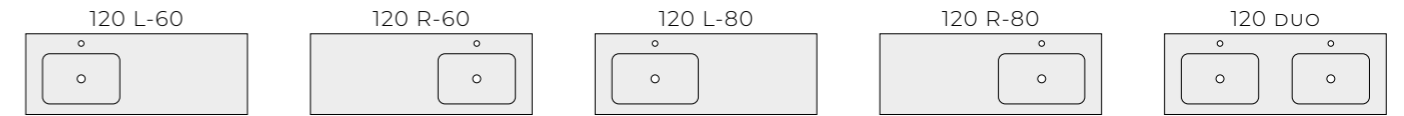

TWO-DRAWER BASIN UNITS + CARGO

THREE-DRAWER BASIN UNITS

SIDE UNITS SLIM WITH A COUNTERTOP

BASES

LOOK

WASHBASINS

SKAPPA WITH A TAP HOLE, SKAPPA WITHOUT A TAP HOLE

MAXXI