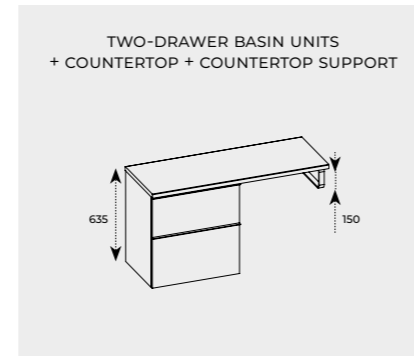

60	80	100	120
LOOK BASES				
METAL				
colour	index	index	index	index
WHITE MATT	RE110602025290	RE110802025290	RE111002025290	RE111202025290
BLACK MATT	RE110602027160	RE110802027160	RE111002027160	RE111202027160