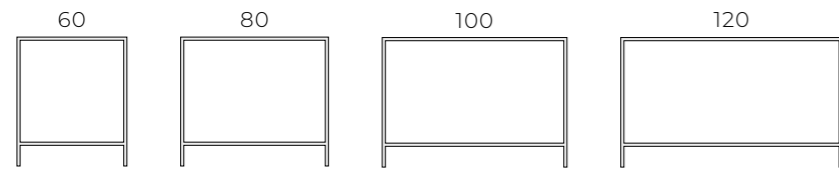

BASIN UNITS

FRAMES

MIRROR

WASHBASINS

MAXXI

COUNTERTOP WASHBASINS

WALL-HUNG WASHBASINS

DIMPLE UNICOLOUR (D 46, H 12)