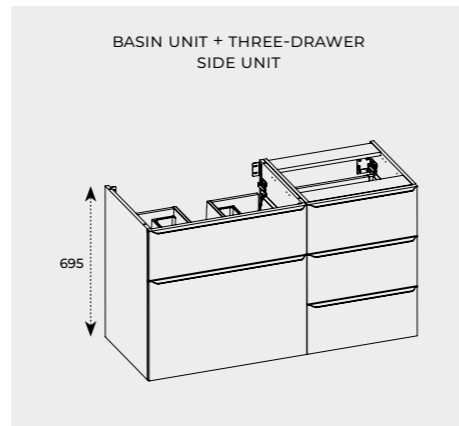

70 2S	90 2S
TWO-DRAWER BASIN UNITS WITHOUT HANDLES		
colour	index	index
WHITE HG	RE010700028060	RE010900028060
BLACK MATT	RE010700027160	RE010900027160

	50 3S	50 CARGO
SIDE UNITS WITHOUT HANDLES		
colour	index	index
WHITE HG	RE080500128060	RE080500028060
BLACK MATT	RE080500127160	RE080500027160

	50
<i>nw</i> INSERT TO THE CARGO	
colour	index
GREY	RE199489000010

OEKO-TEX CERTIFIED INSERT, MADE OF DURABLE MATERIAL RESISTANT TO MOISTURE AND TEARS. COMFORTABLE TO USE. MOUNTED IN THE BASKET WITH VELCRO AND REMOVED USING HANDLES

	LOFTY 50	LOFTY 70	LOFTY 90
HANDLE, 1 PC METAL			
colour	index	index	index
CHROME	RE120500020040	RE120700020040	RE120900020040
GOLD	RE120500025570	RE120700025570	RE120900025570
BLACK MATT	RE120500027160	RE120700027160	RE120900027160

	IWA 70	IWA 90	METIS 70	METIS 90
WASHBASINS	CERAMIC		CONGLOMERATE	
colour	index	index	index	index
WHITE HG	RE040700108060	RE040900108060	RE040700098060	RE040900098060