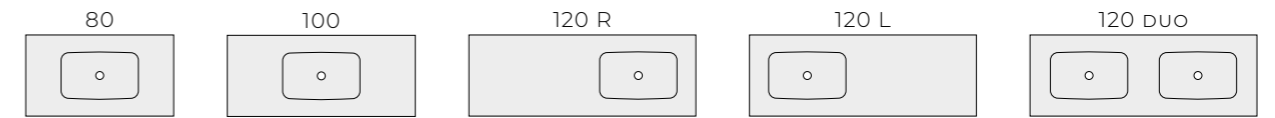

BASIN UNITS

FRAMES

MIRROR

WASHBASINS

MAXXI

COUNTERTOP WASHBASINS

WALL-HUNG WASHBASINS

DIMPLE UNICOLOUR (D 46, H 12)