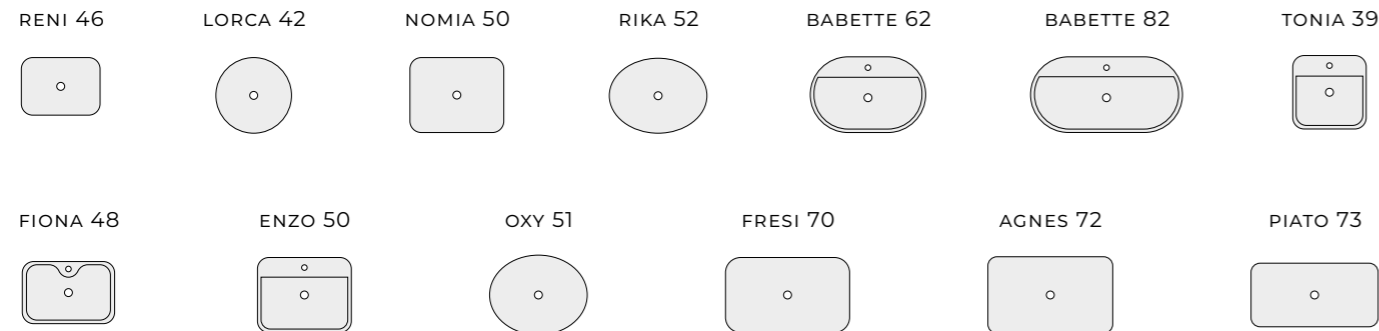

BASES

KNOBS

COUNTERTOP WASHBASINS