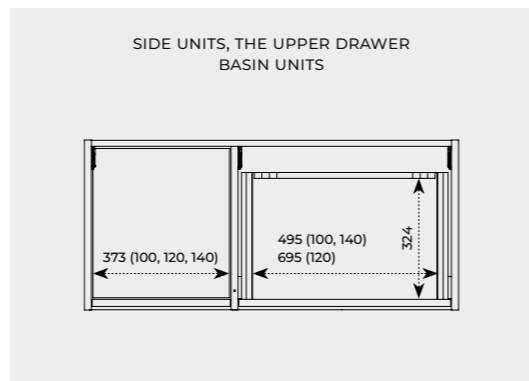

100 3S 1D P	100 3S 1D L	120 3S 1D P	120 3S 1D L
BASIN UNITS WITHOUT HANDLES				
colour	index	index	index	index
NATURAL OAK	RE011001096690	RE011000096690	RE011201096690	RE011200096690
AMERICAN WALNUT	RE01100109D480	RE01100009D480	RE01120109D480	RE01120009D480

	140 3S 2D
BASIN UNITS WITHOUT HANDLES	
colour	index
NATURAL OAK	RE011401096690
AMERICAN WALNUT	RE01140109D480

i A SPACE-EFFICIENT SIPHON IS REQUIRED

	90	110	130
	FOR 100 CM BASIN UNITS	FOR 120 CM BASIN UNITS	FOR 140 CM BASIN UNITS
LEGACY BASES METAL			
colour	index	index	index
RED MATT	RE171000090610	RE171200090610	RE171400090610
BLACK MATT	RE171000090560	RE171200090560	RE171400090560

	LEGACY Ø 3,5	LOOK Ø 5
KNOB, 1 PC METAL		
colour	index	index
ANTIQUE SILVER/ STAINLESS STEEL	RE068930006710	RE068841006720
GOLD	RE120000095570	RE120010025570
BLACK MATT	RE120000090560	RE120010027160

	LEATHER
HANDLE, 1 PC LEATHER	
colour	index
BROWN MATT	RE120000177990
BLACK MATT	RE120000170560

	KIDO Ø 3	
KNOB, 1 PC METAL		
colour	index	index
CHROME	RE120000110040	GREEN MATT RE120000116700
GOLD	RE120000115570	BLUE MATT RE120000110850
ROSE GOLD	RE120000115450	BLACK MATT RE120000110560
PINK MATT	RE068296003240	

	RENI 46	RENI BICOLOR 46*	BABETTE 62	BABETTE 82
WASHBASINS COUNTERTOP CERAMIC				
colour	index	index	index	index
WHITE HG	RE040800038060	-	RE040620018060	RE040820018060
STONE MATT	-	RE040460896120	RE040620017040²	RE040820017040²
ANTHRACITE MATT	RE040460036010	RE040460896130	RE040620016010	RE040820016010
BLACK MATT	RE040460037160	RE040460896110	RE040620017160	RE040820017160
FOREST GREEN MATT	RE040460037010	RE040460896150	RE040620017010	RE040820017010
NAVY BLUE MATT	RE040460037030	RE040460896170	RE040620017030	RE040820017030
FUME MATT	RE040460037020	RE040460896140	RE040620017020	RE040820017020
TERRA PINK MATT	RE040460036600	RE040460896100	-	-