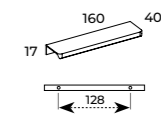

STREET PLUS

16

HANDLE, 1 PC
METAL,
POSSIBILITY OF
BUYING A HANDLE IN
A DIFFERENT COLOUR

colour	index
CHROME	RE121600100040
GOLD	RE121600105570
ROSE GOLD	RE121600105450
BLACK MATT	RE121600107160